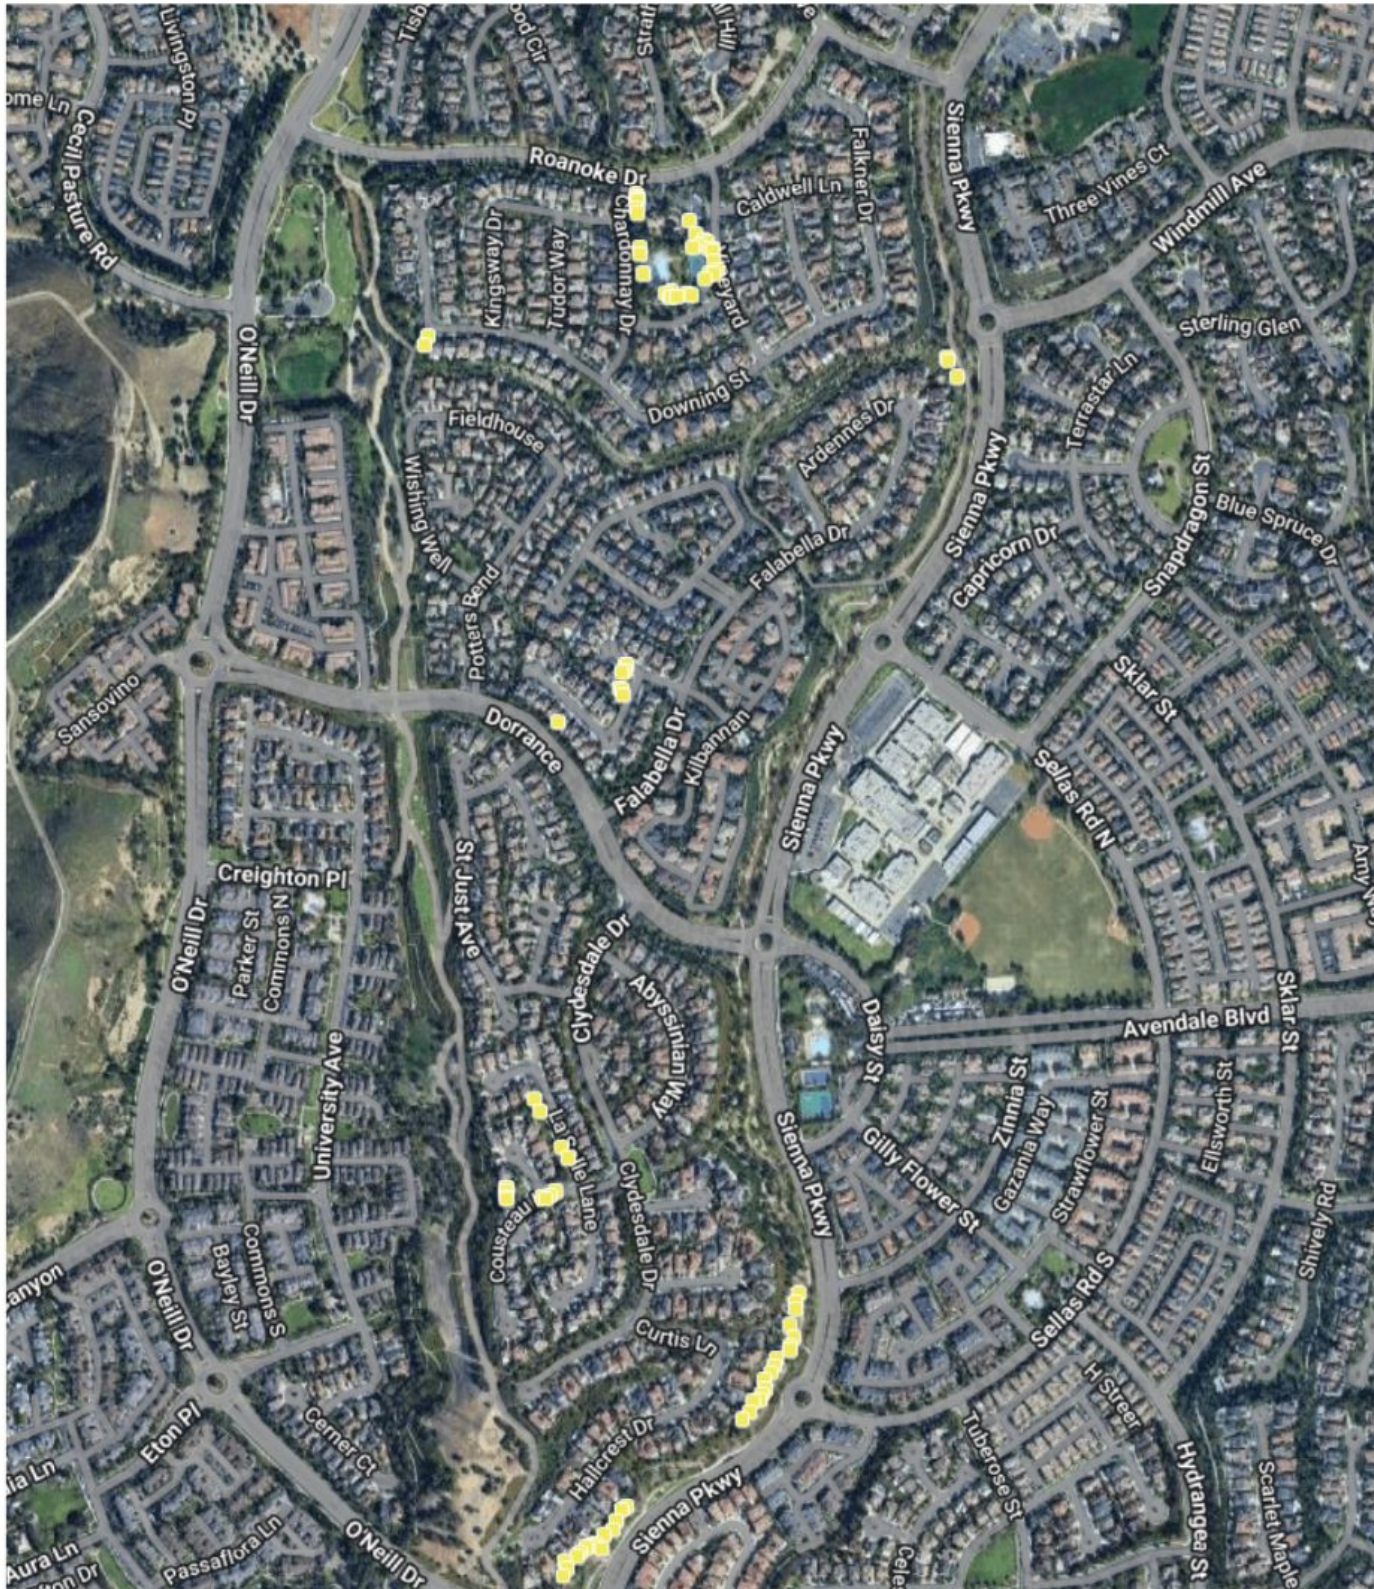

Ladera Ranch Phase 1

Legend (90)  
Pine Species (90)

**Pine Tree trimming schedule for Phase 1**

-November '25

Ladera Ranch Phase 2

**Pine Tree trimming schedule for Phase 2**

-November '25

Ladera Ranch Phase 3

Legend (132)  
Pine Species (132)

**Pine Tree trimming schedule for Phase 3**

-November & December '25

Ladera Ranch Phase 4

Legend (88)  
Pine Species (88)

**Pine Tree trimming schedule for Phase 4**

-December '25 - January '26

Ladera Ranch Phase 5

Legend (772)  
Pine Species (772)

**Pine Tree trimming schedule for Phase 5**

-January '26 - May '26