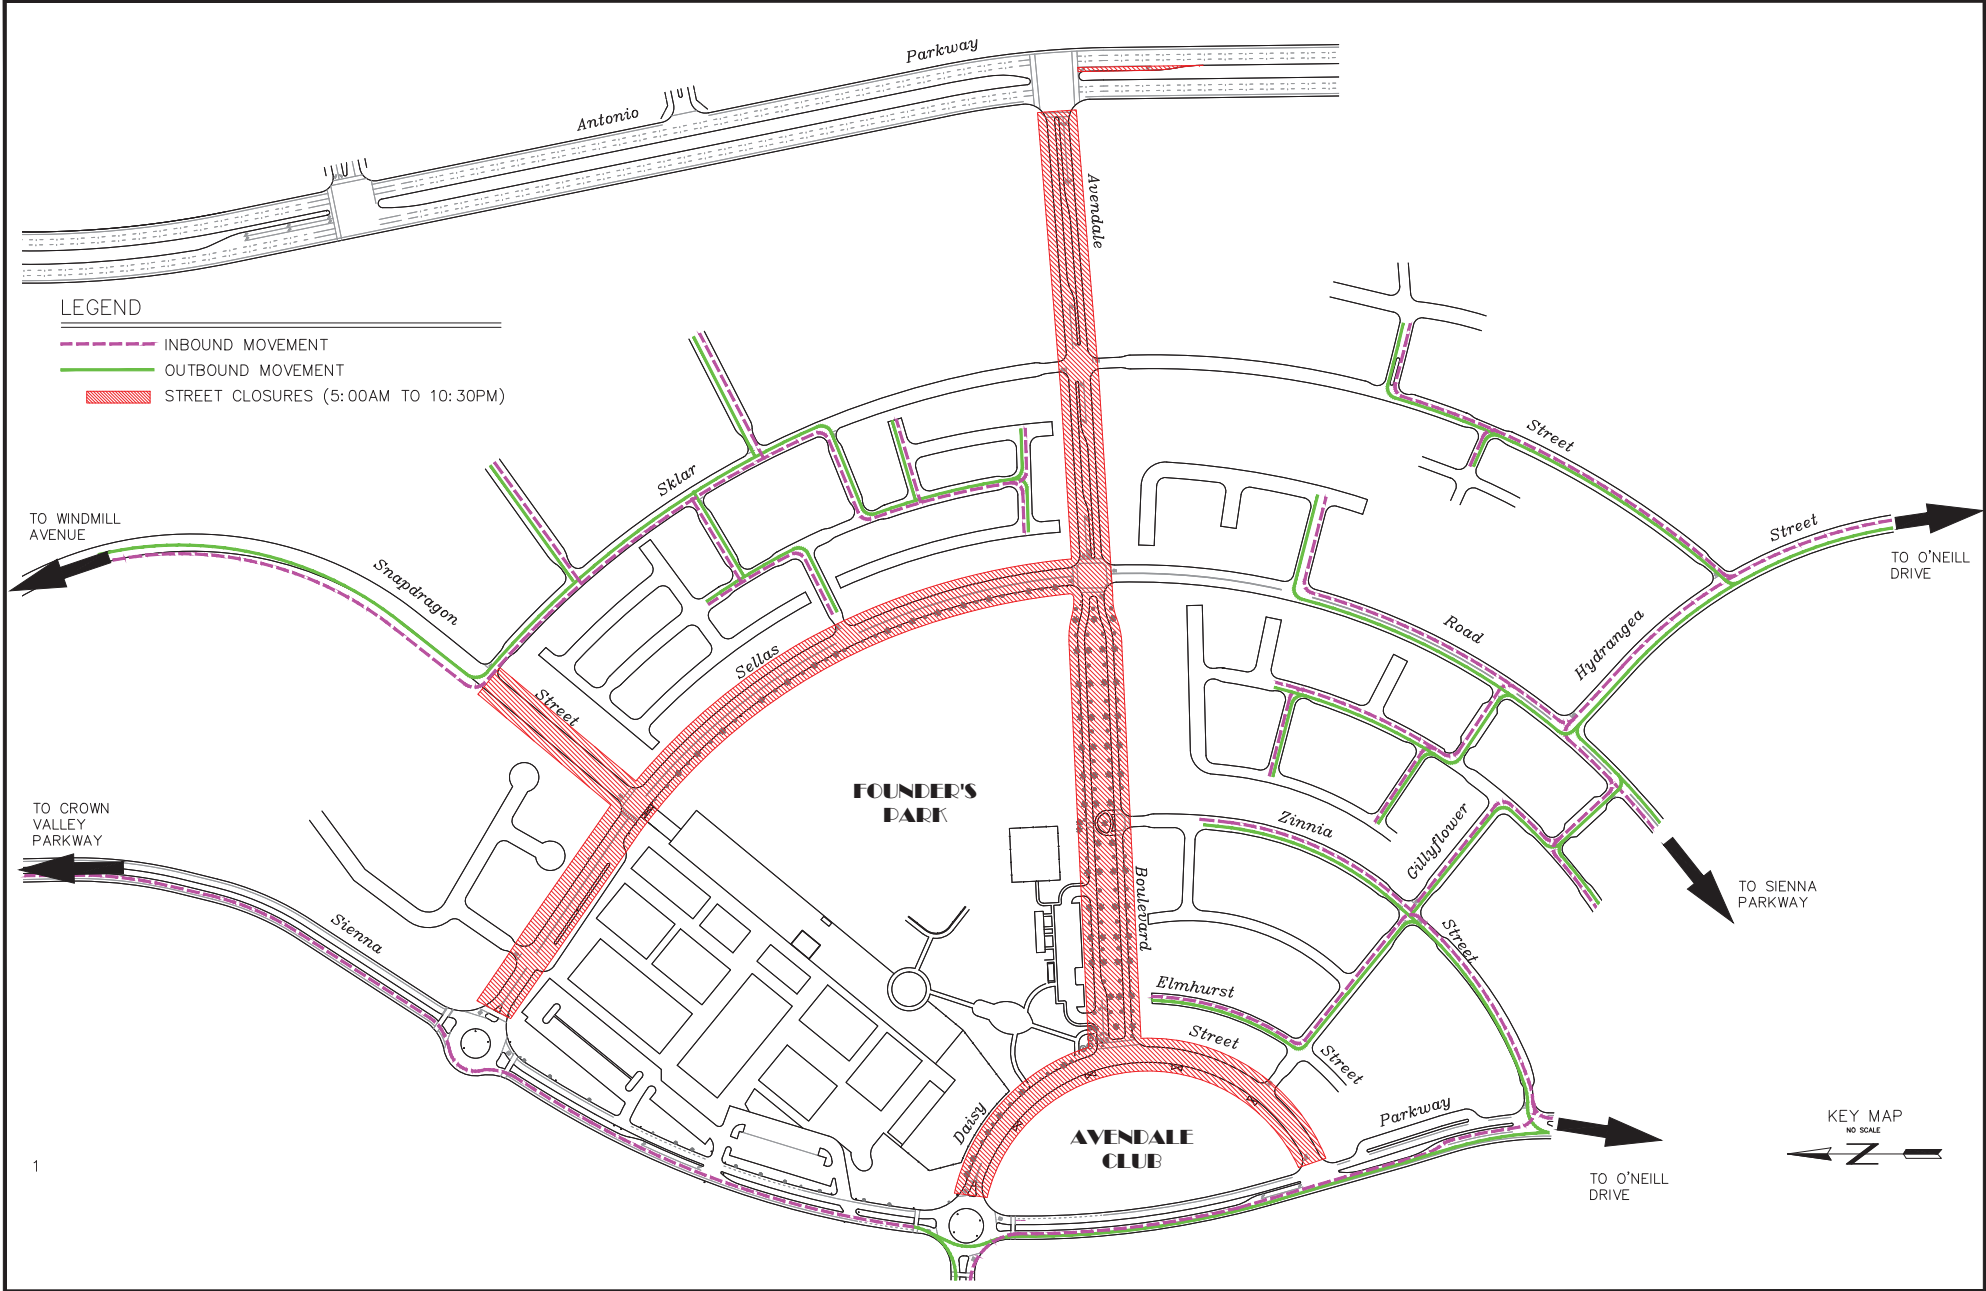

LEGEND

- —— INBOUND MOVEMENT
- —— OUTBOUND MOVEMENT
- STREET CLOSURES (5:00AM TO 10:30PM)

TO WINDMILL AVENUE

TO CROWN VALLEY PARKWAY

TO O'NEILL DRIVE

TO SIENNA PARKWAY

TO O'NEILL DRIVE

FOUNDER'S PARK

AVENDALE CLUB