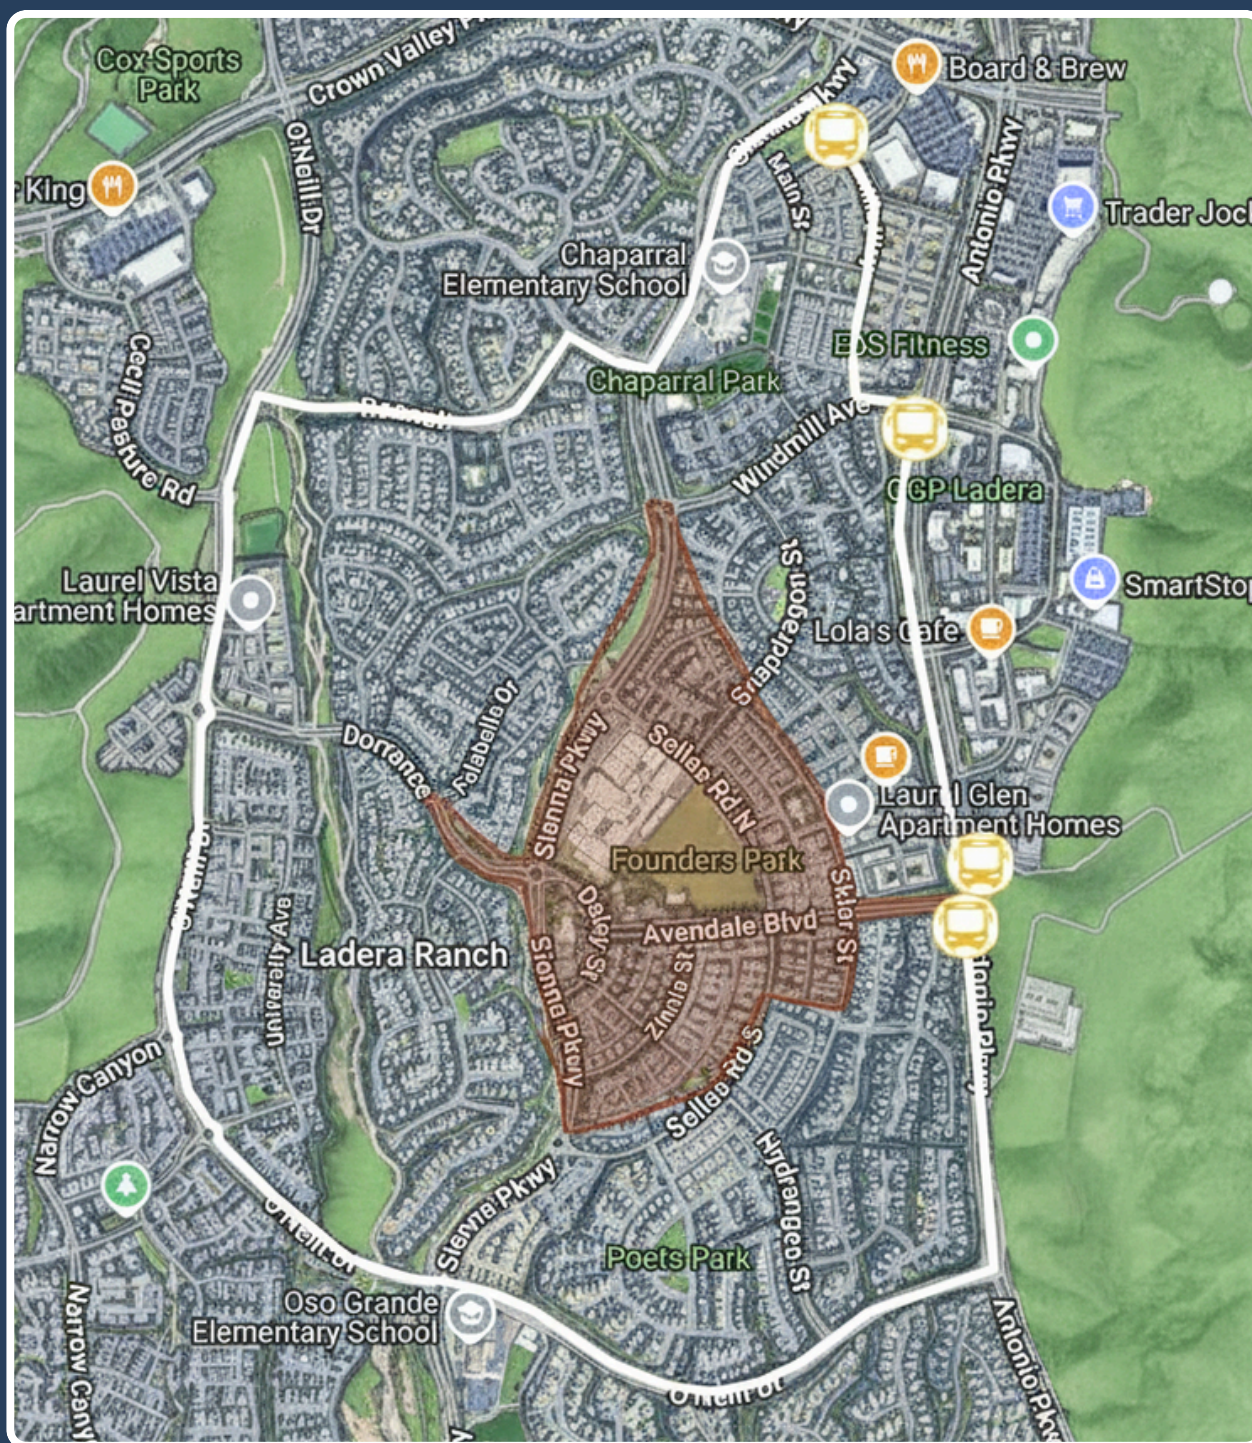

# RED LINE Shuttle

Stop 1: O'Neill Dr. at McGwire Rd.

Stop 2: O'Neill Dr. at Walden St.

Stop 3: Antonio Pkwy. at Windmill Ave. (South)

Stop 4: (Drop Off): Antonio Pkwy. (South) at Avendale Blvd.

# WHITE LINE Shuttle

Stop 1: Roanoke Dr. at Flintridge Clubhouse

Stop 2: Mercantile Way at Town Green

Stop 3: (Drop Off): Antonio Pkwy. (South) at Avendale Blvd.

# BLUE LINE Shuttle

Stop 1: Bridgepark Plaza in front of the old CVS

Stop 2: Oso Grande Elementary School Bus Depot

Stop 3: (Drop Off): Antonio Pkwy. (North) at Avendale Blvd.

Stop 5 (Drop Off): Antonio Pkwy. (South) at Avendale Blvd.