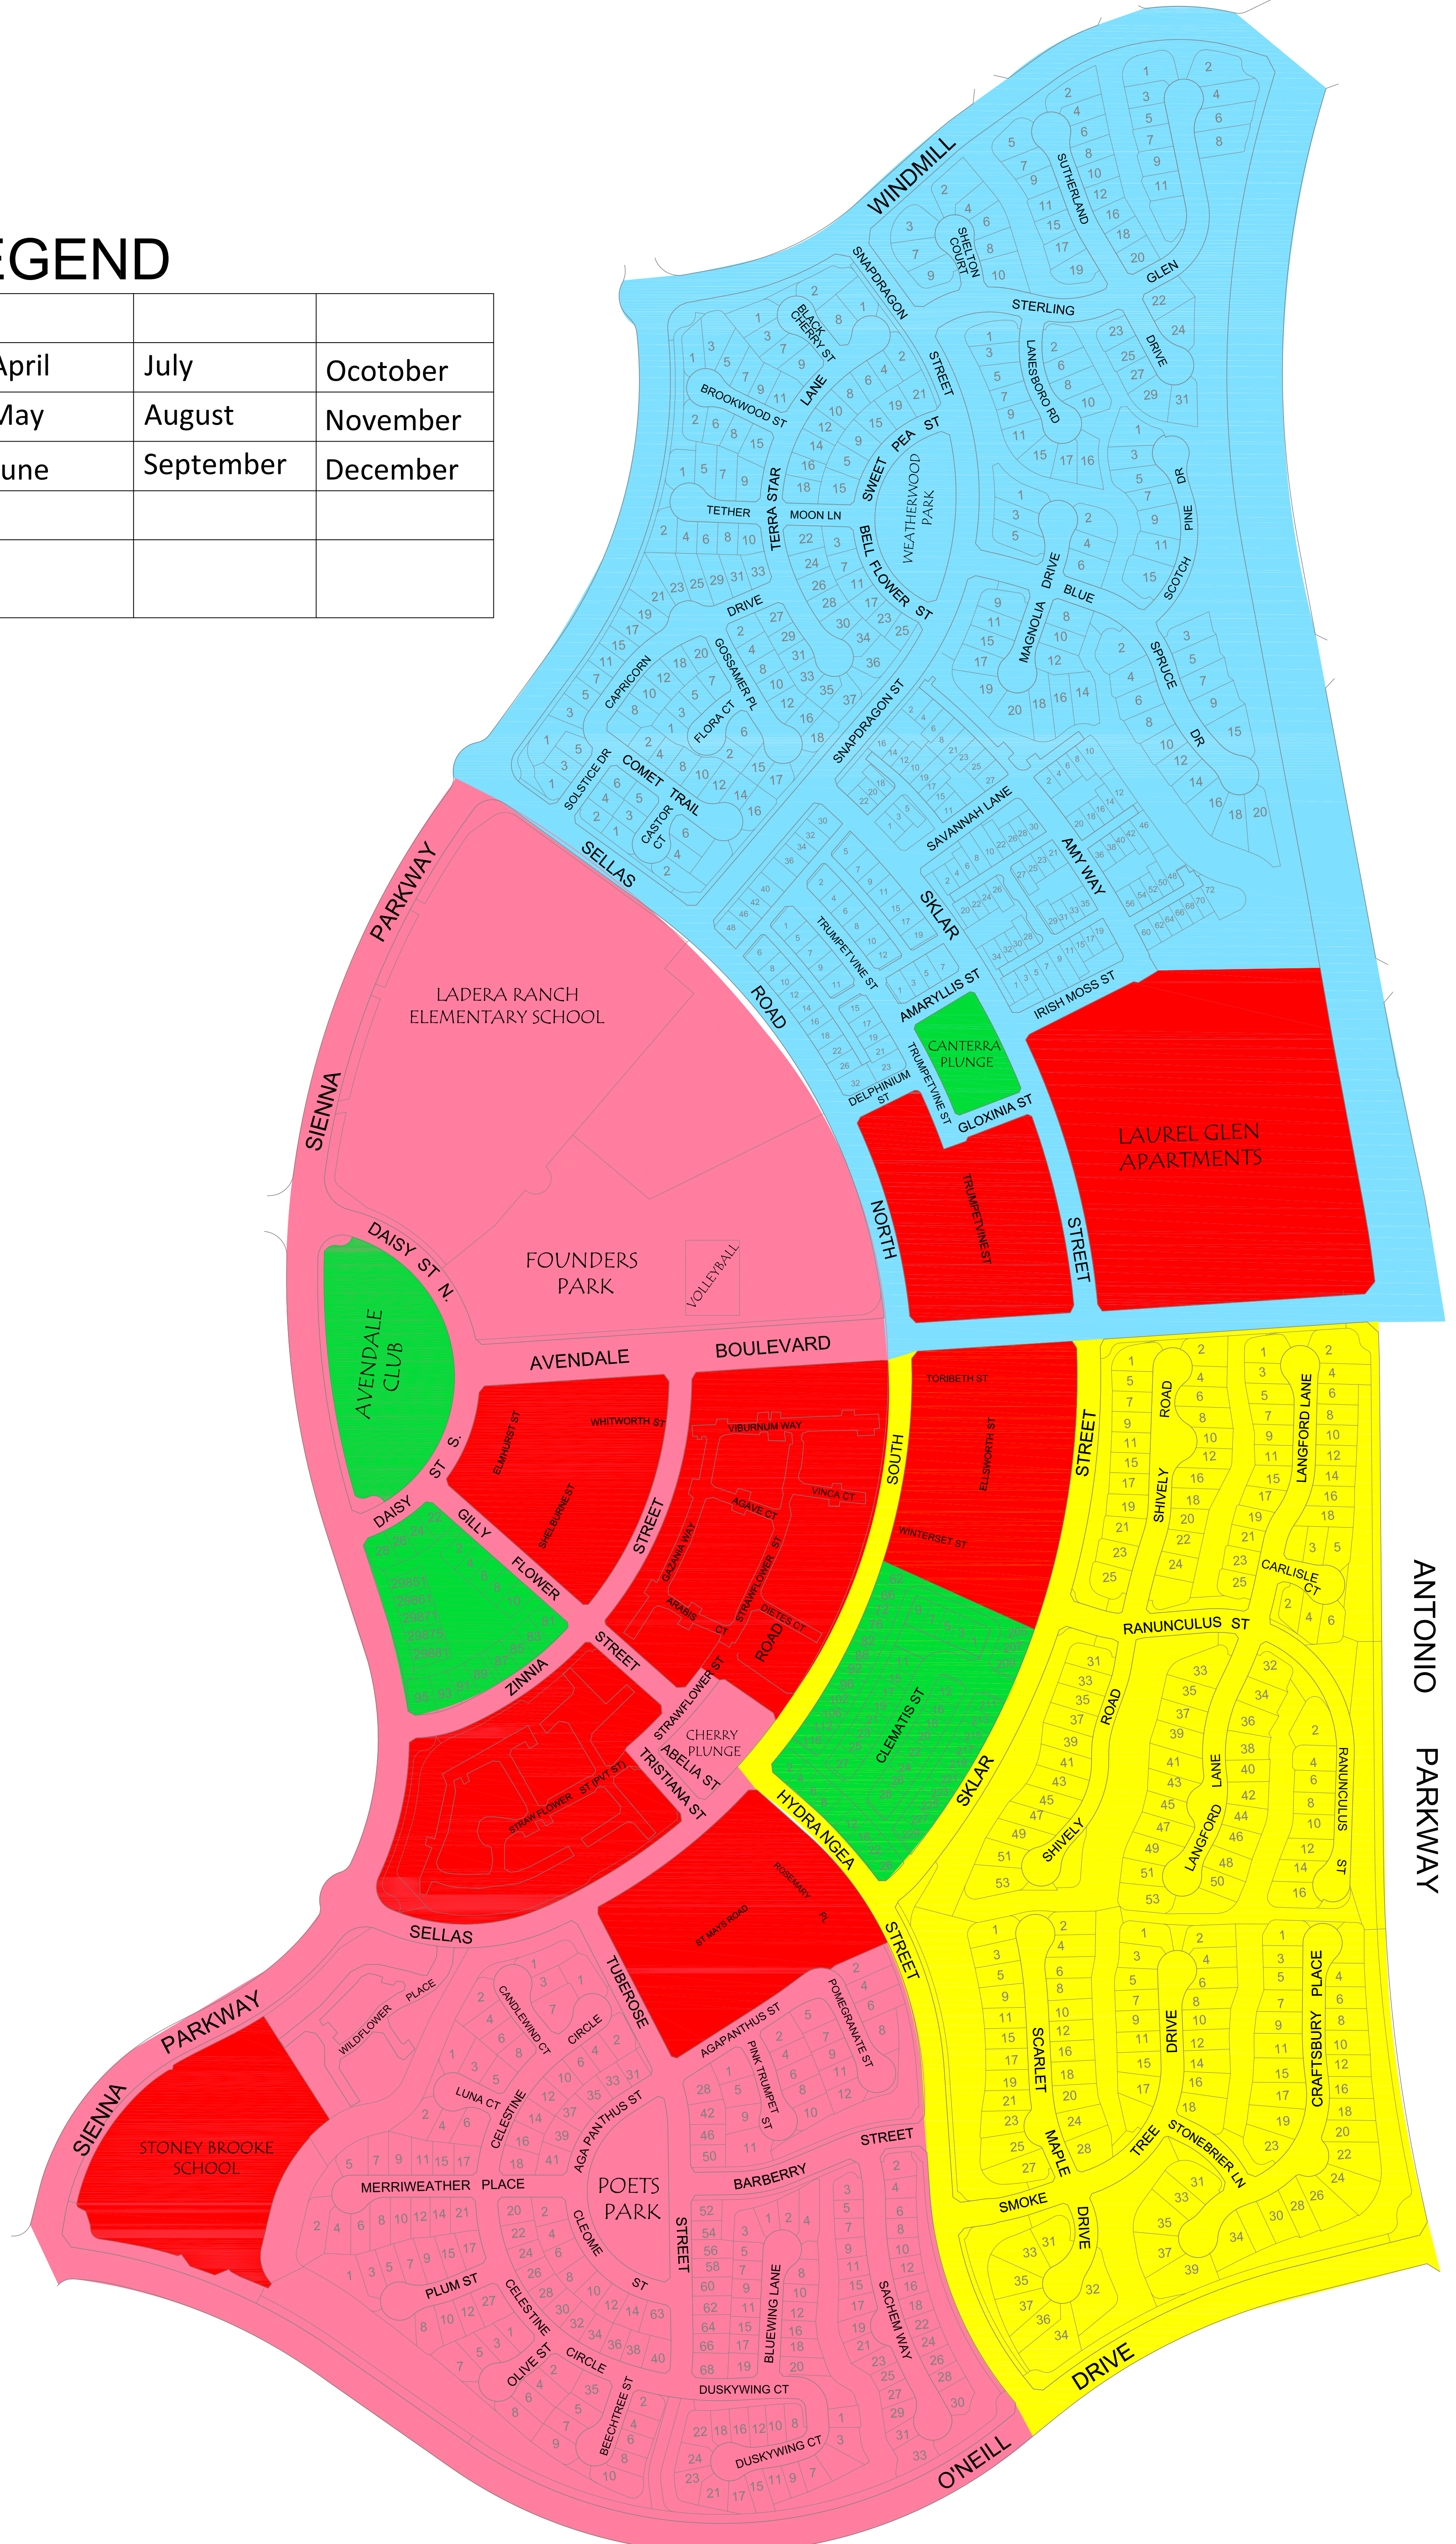

# LEGEND

	Month			
	January	April	July	October
	February	May	August	November
	March	June	September	December
	Not LARMAC			
	Front Yard SBA			

23091 Arroyo Vista  
Rancho Santa Margarita, CA 92688  
800-339-1106  
CL #383168

**LADERA RANCH**  
Avendale Phase 3  
Rotation Schedule

Revisions	
Date	Drawn by
08/01/2023	BT

Not to Scale