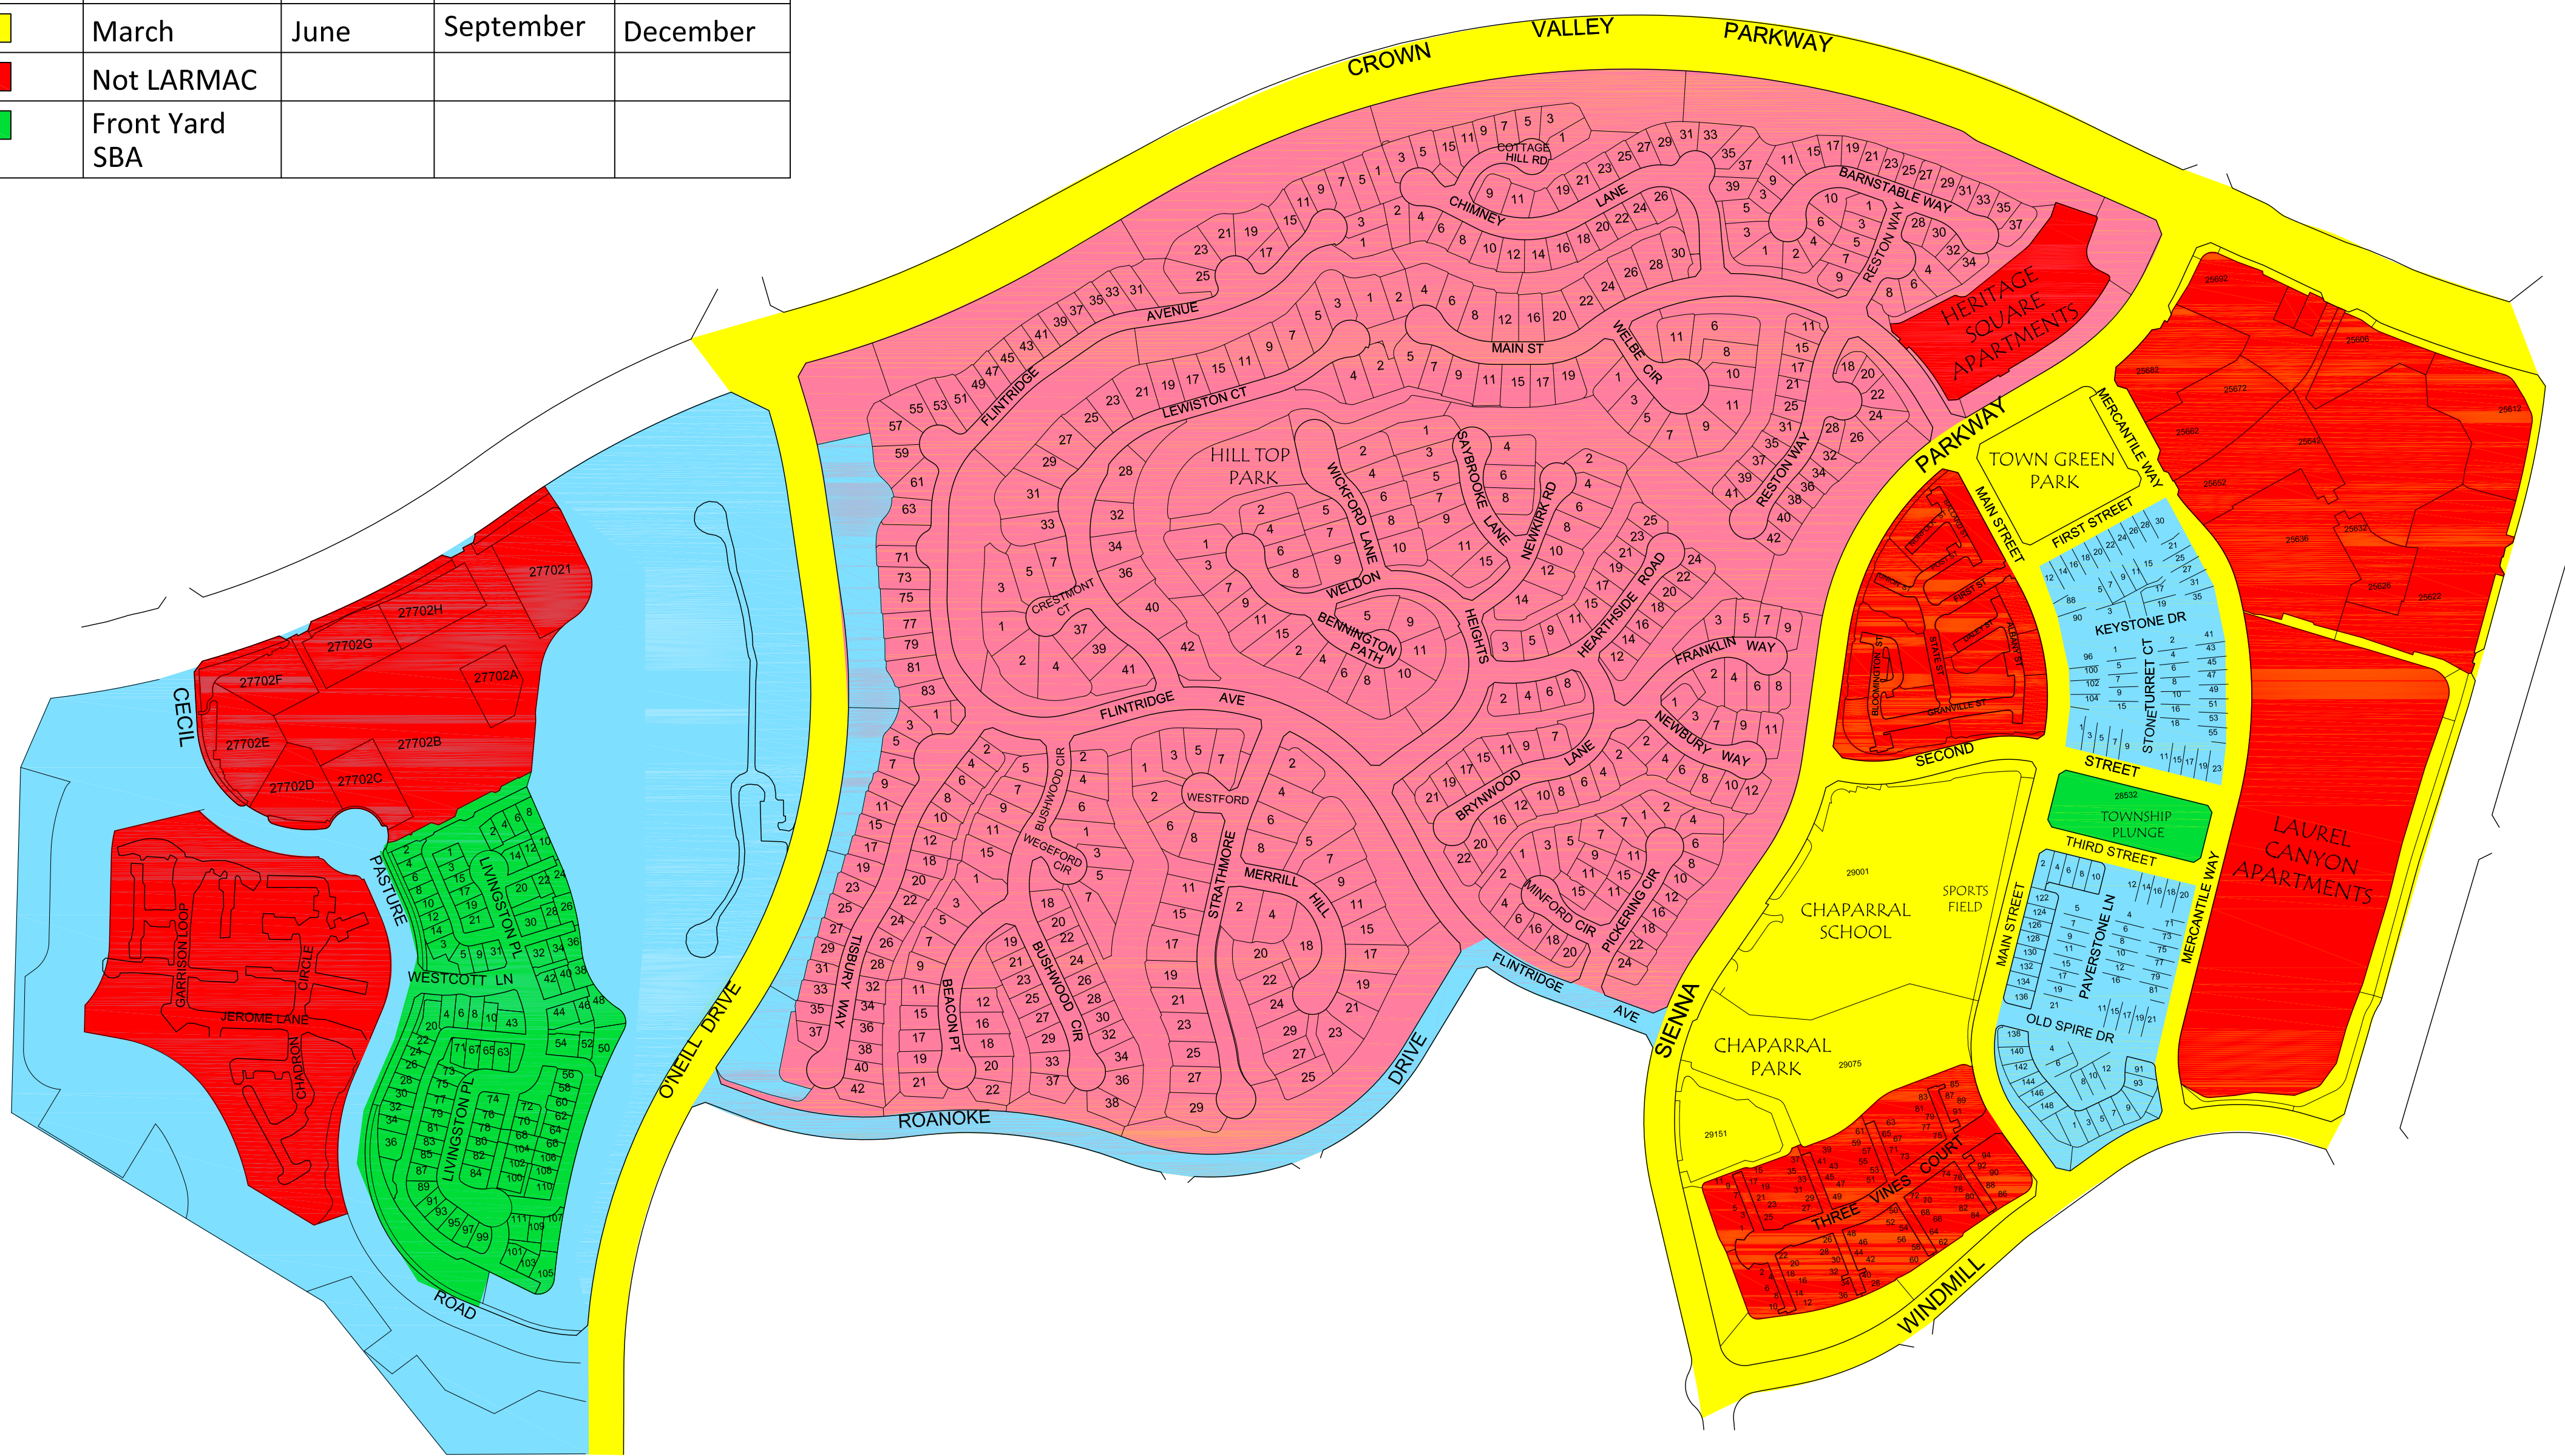

# LEGEND

Month	Month	Month	Month
January	April	July	October
February	May	August	November
March	June	September	December
Not LARMAC			
Front Yard SBA			

23091 Arroyo Vista  
 Rancho Santa Margarita, CA 92688  
 800-339-1106  
 CL #383168

**LADERA RANCH**  
 Township Bridge Park  
 &  
 Flintridge Phase 2  
 Rotation Schedule

Revisions	
Date	Drawn by
08/01/2023	BT

Not to Scale