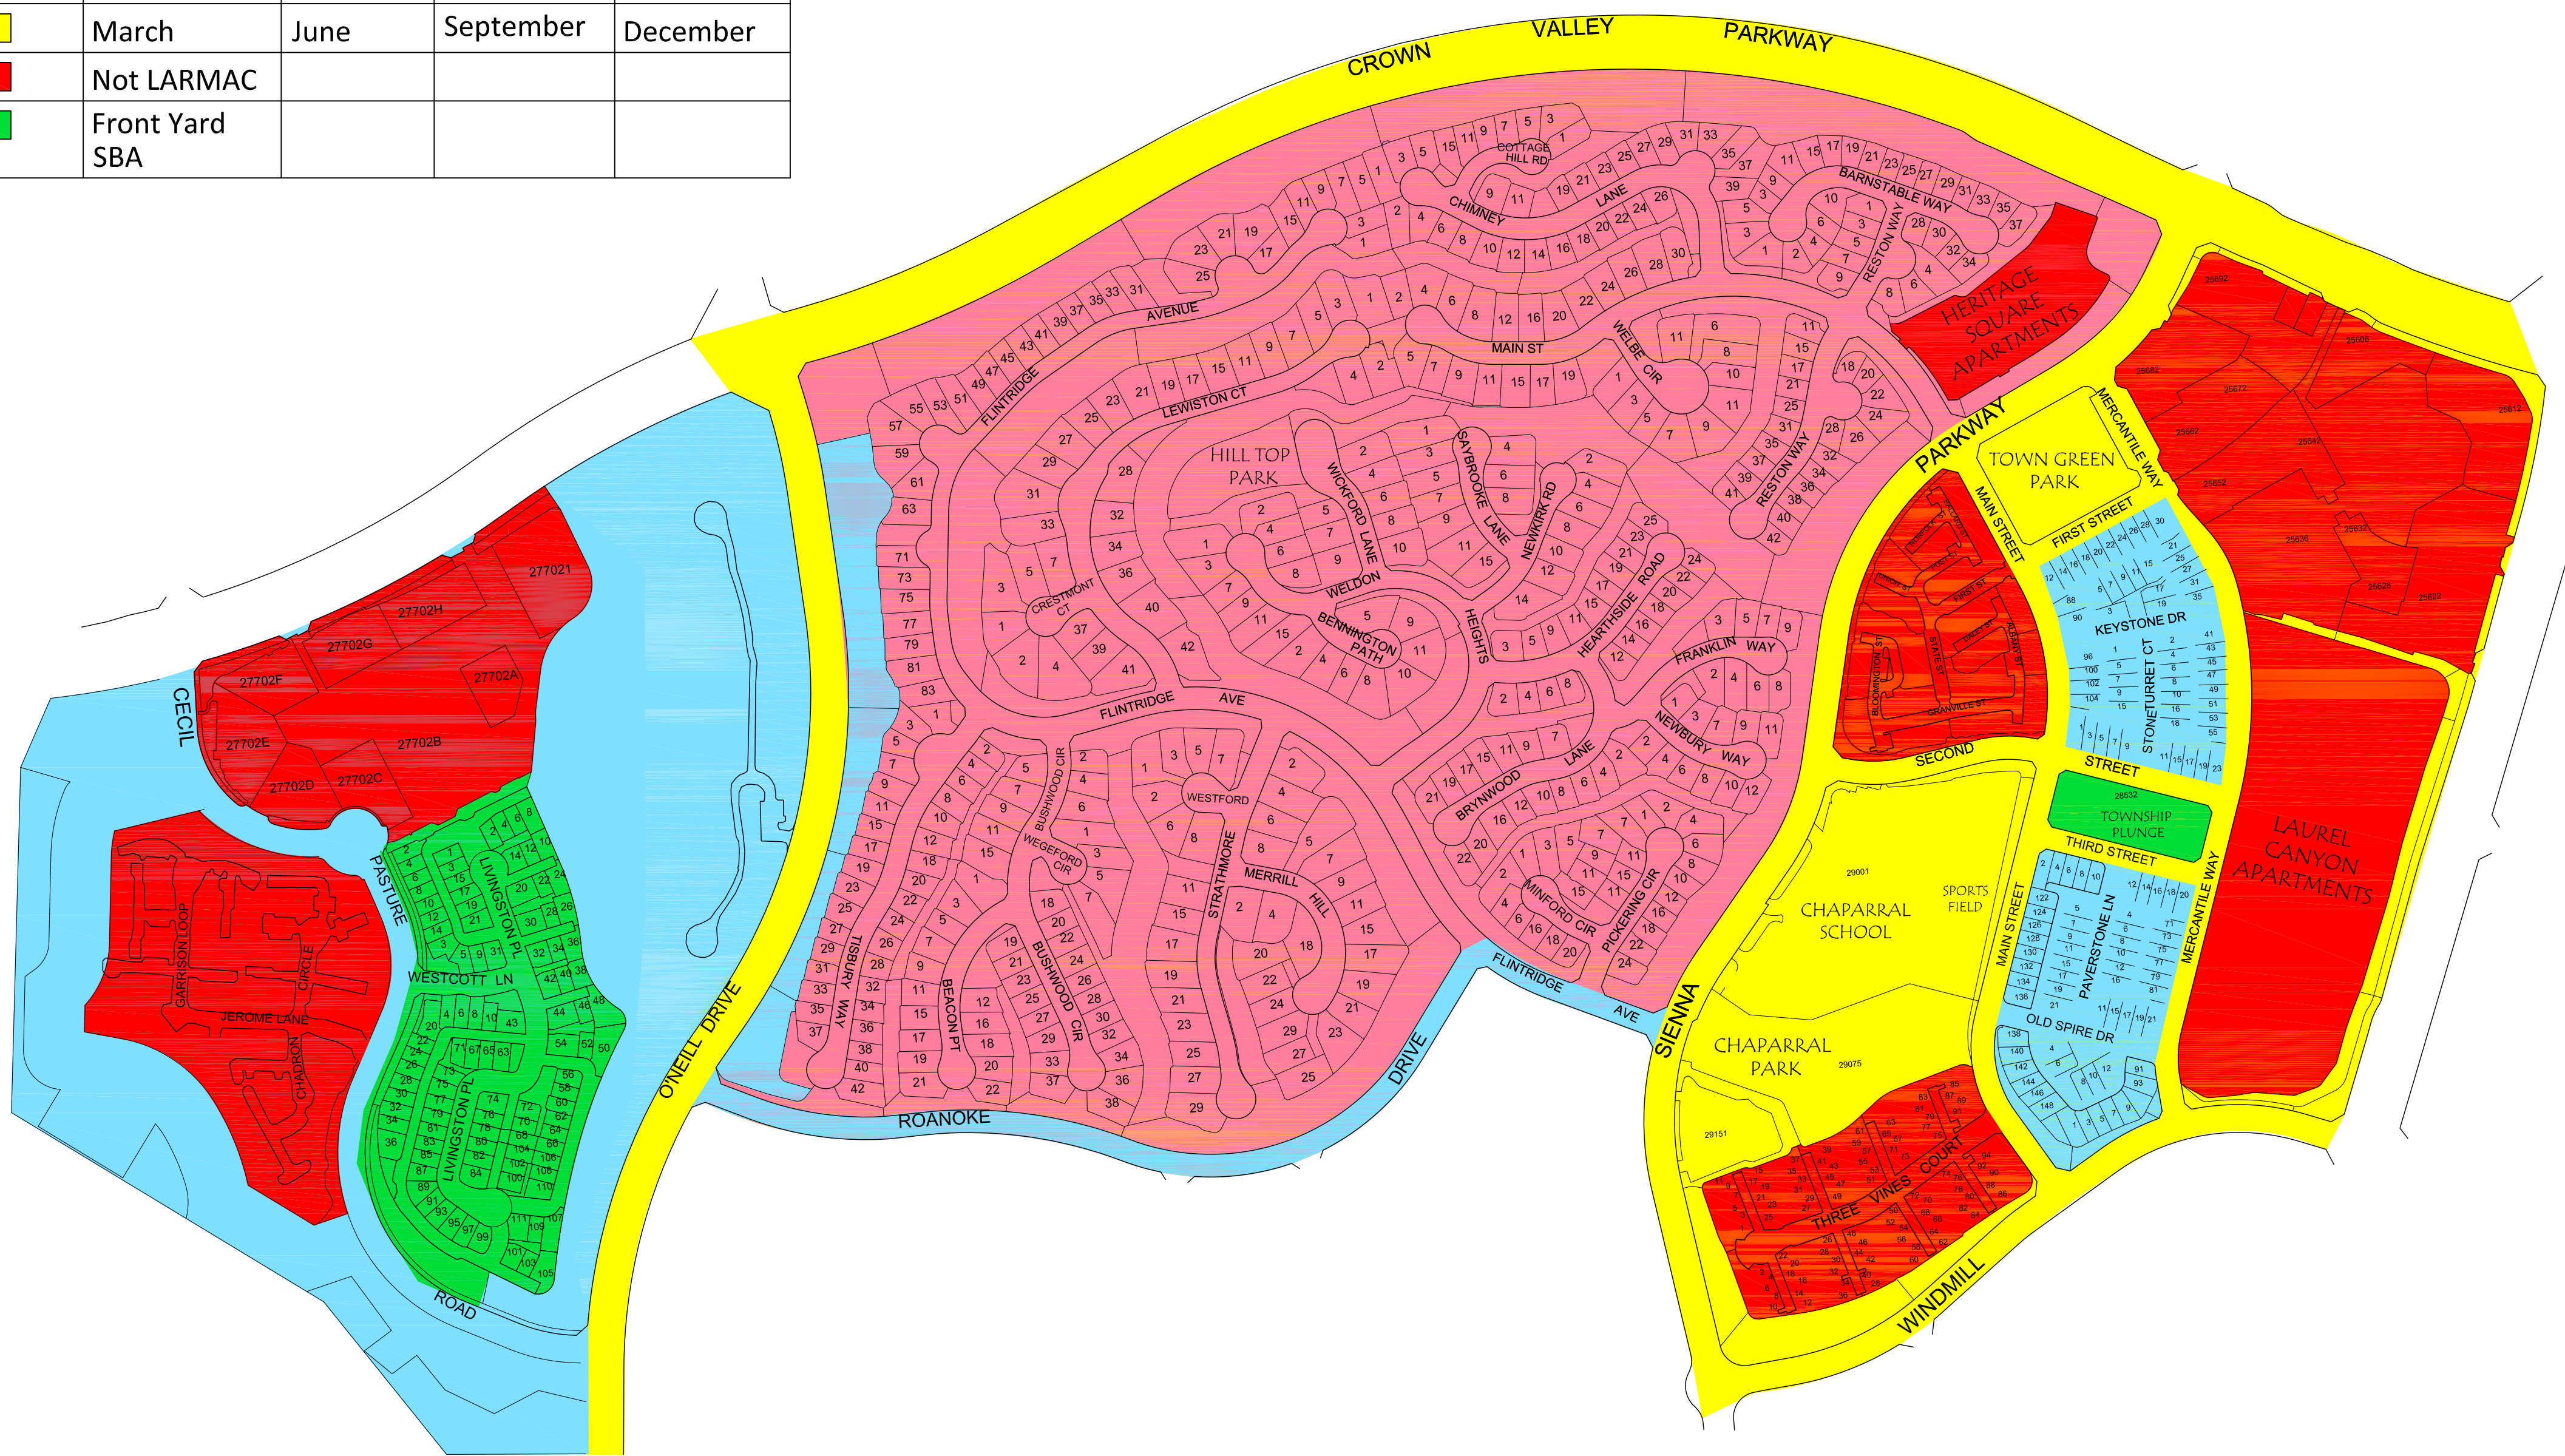

LADERA RANCH
 Oak Knoll Phase I
 Rotation Schedule

Revisions	
Date	Drawn by
08/01/2023	BT

Not to Scale

LEGEND

Month	Month	Month	Month
January	April	July	October
February	May	August	November
March	June	September	December
Not LARMAC			
Front Yard SBA			

23091 Arroyo Vista
 Rancho Santa Margarita, CA 92688
 800-339-1106
 CL #383168

LADERA RANCH
 Township Bridge Park
 &
 Flintridge Phase 2
 Rotation Schedule

Revisions	
Date	Drawn by
08/01/2023	BT

Not to Scale

LADERA RANCH
 Avendale Phase 3
 Rotation Schedule

Revisions	
Date	Drawn by
08/01/2023	BT

Not to Scale

LEGEND

Month				
January	April	July	October	
February	May	August	November	
March	June	September	December	
Not LARMAC				
Front Yard SBA				

LEGEND

- WEEK 1
- WEEK 2
- WEEK 3
- WEEK 4

Crew	Monday	Tuesday	Wednesday	Thursday	Friday
A	Trails	Savannah	Pottersbend	Arborage- Ethreal	Arborage- Narrow Canyon
	Wescott			Claiborne- Bedstraw loop	Claiborne- Bower
B	Gables	Astorias	Surrey Farm	Tarleton- Narrow Canyon	Tarleton- Ethreal
			Front Street	Walden Park- Narrow Canyon	Walden- Naswatic