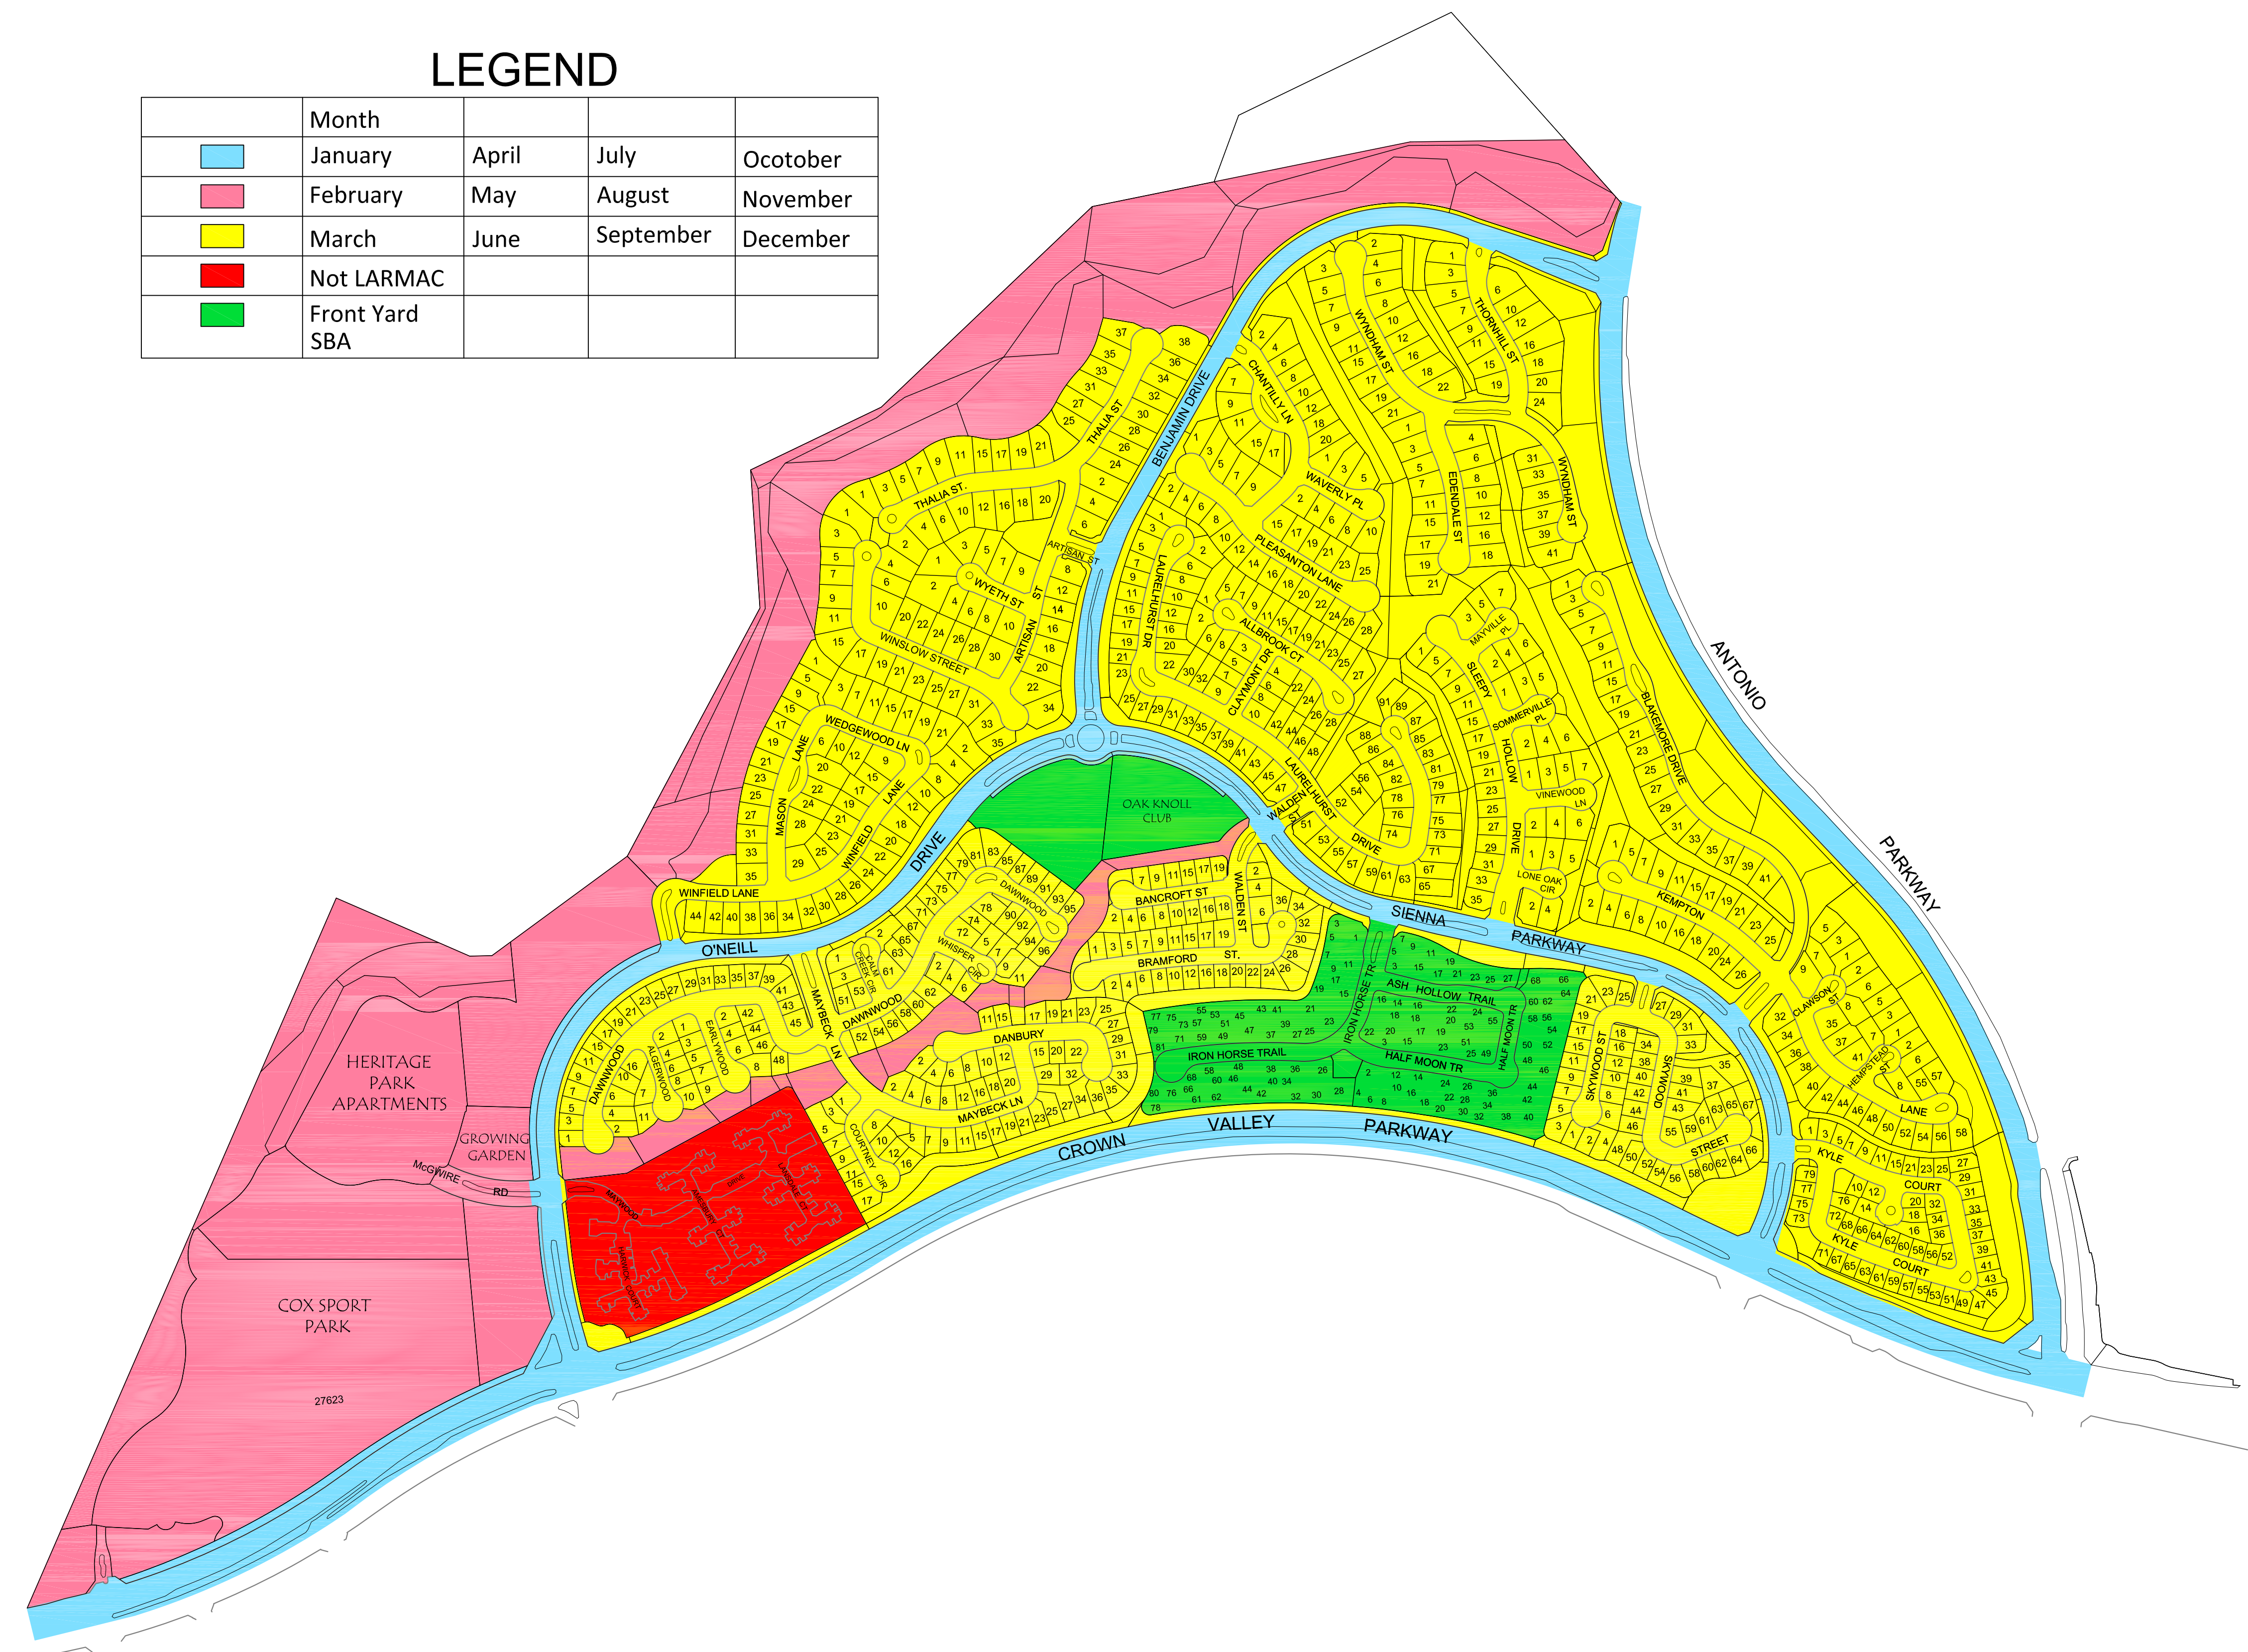

LEGEND

Month	January	April	July	October
February	May	August	November	
March	June	September	December	
Not LARMAC				
Front Yard SBA