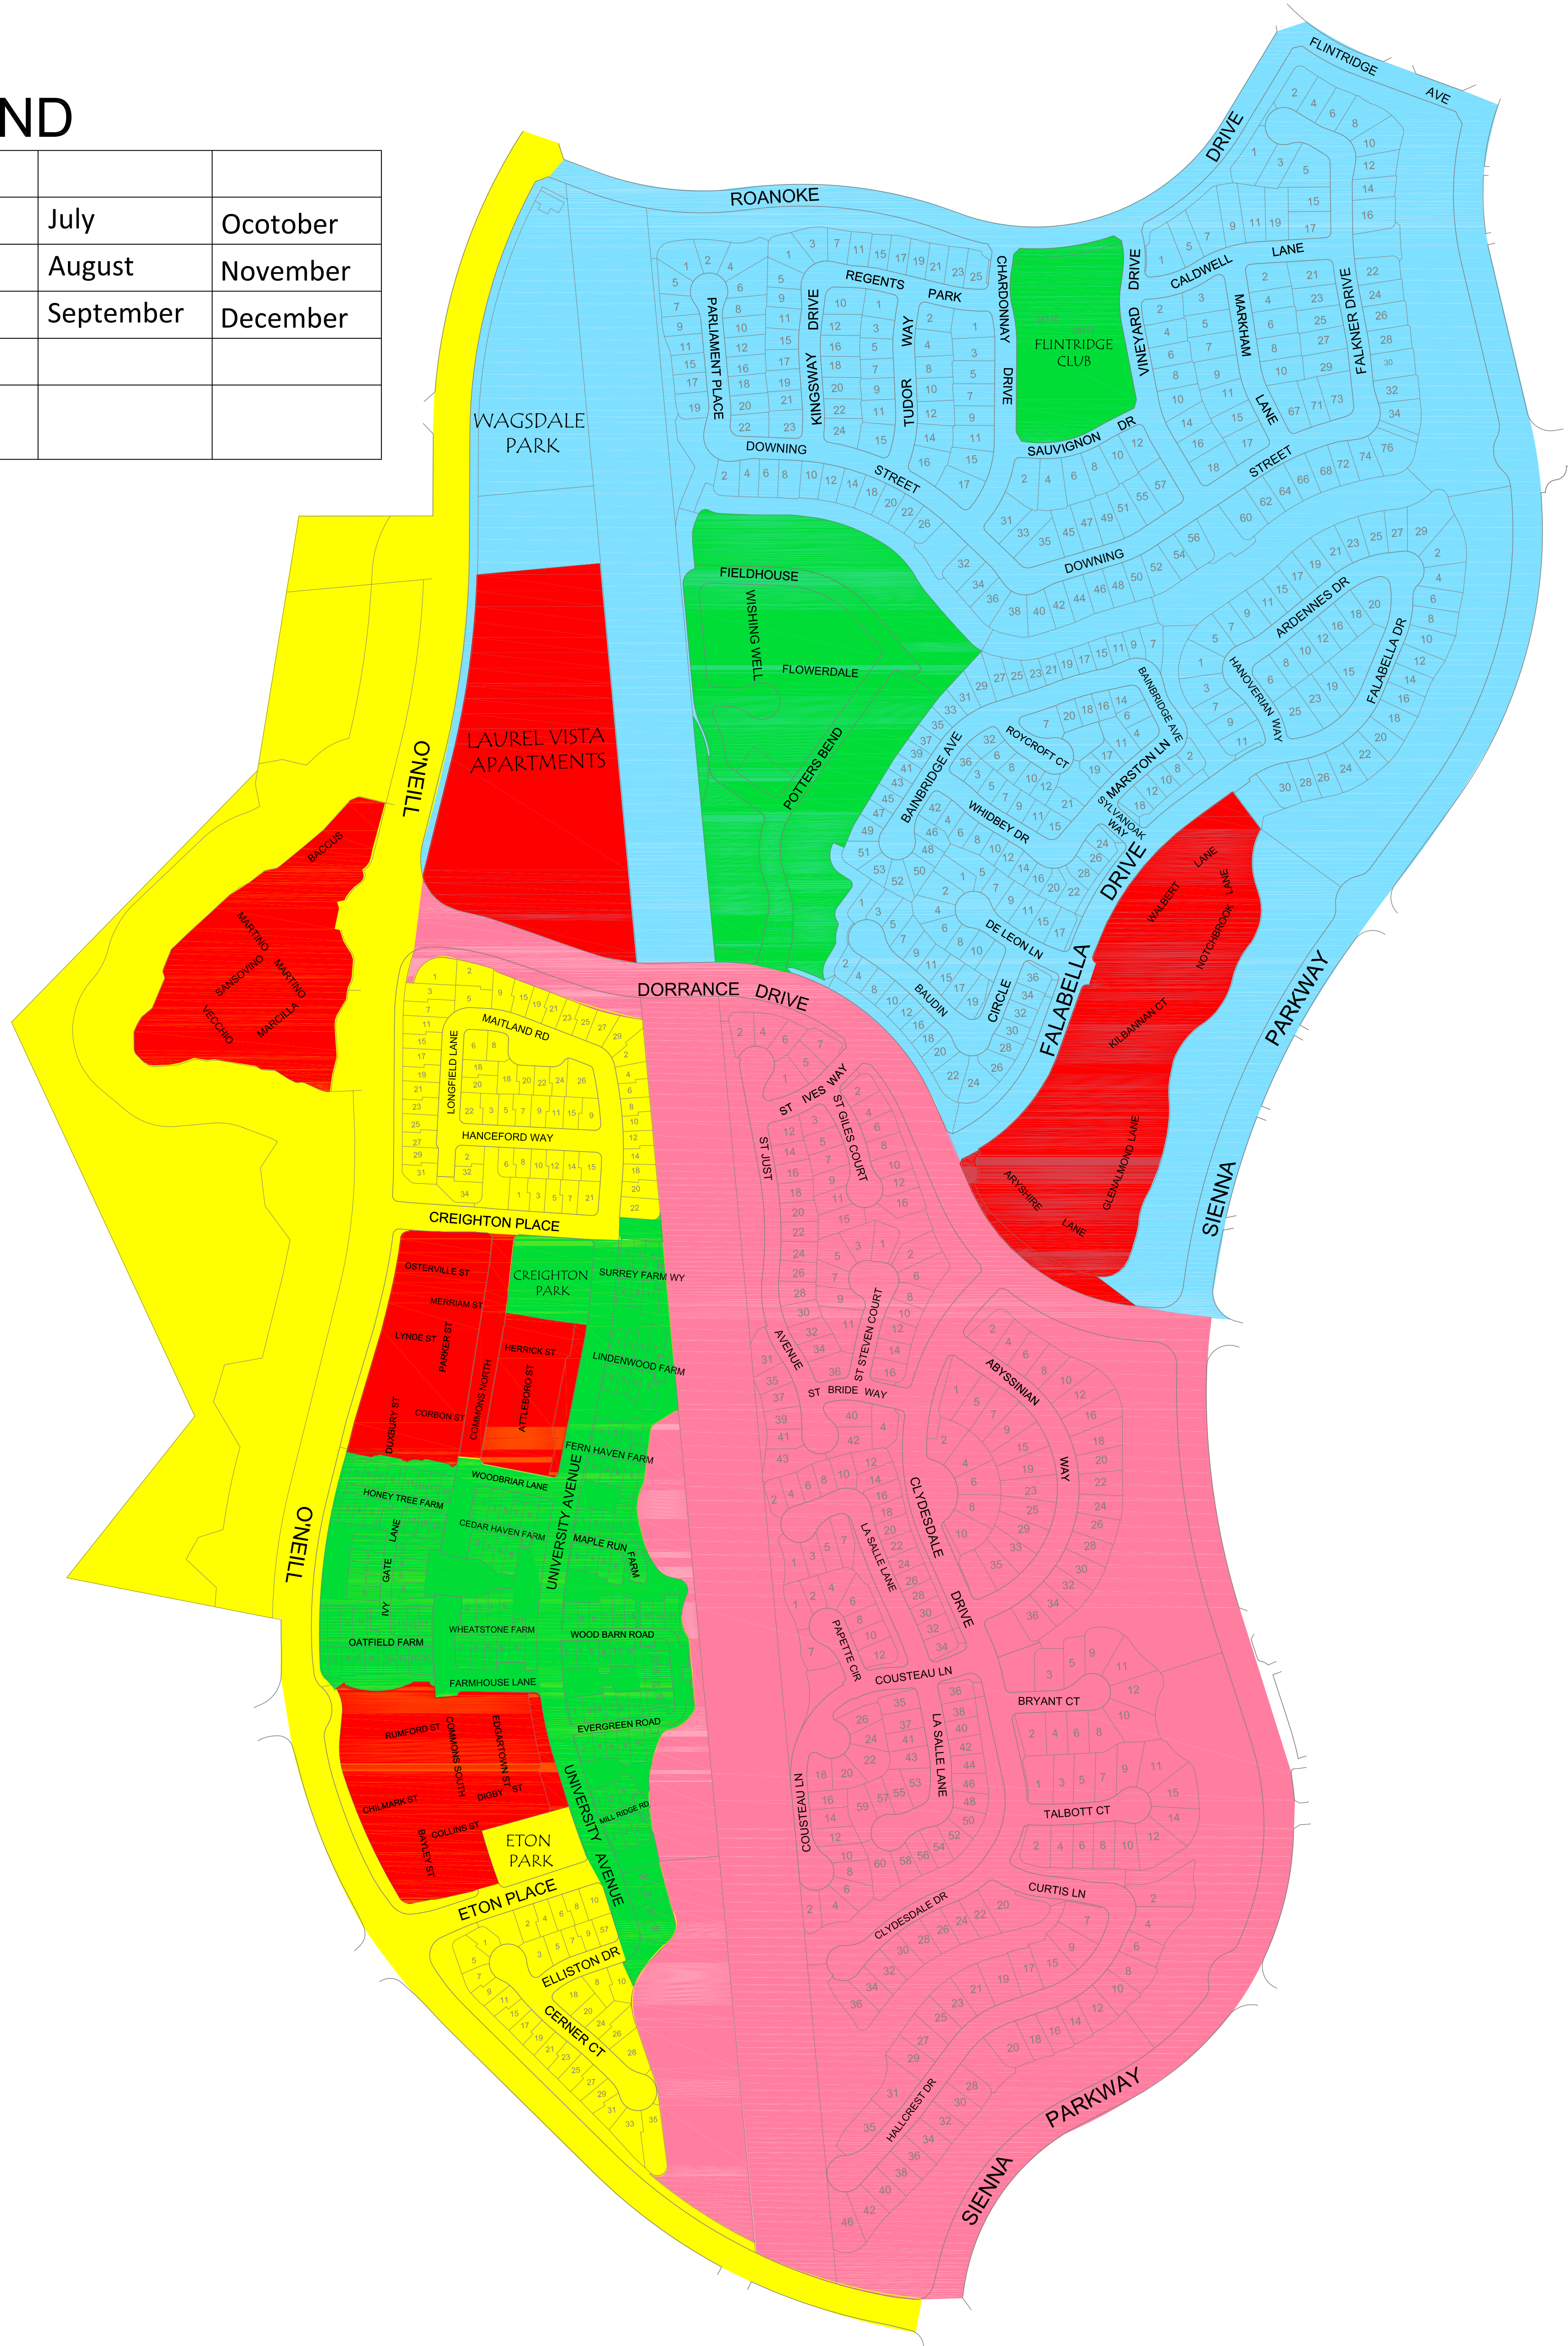

LADERA RANCH
 Oak Knoll Phase I
 Rotation Schedule

Revisions	
Date	Drawn by
08/01/2023	BT

Not to Scale

LEGEND

Month	Month	Month	Month
January	April	July	October
February	May	August	November
March	June	September	December
Not LARMAC			
Front Yard SBA			

LADERA RANCH
 Avendale Phase 3
 Rotation Schedule

Revisions	
Date	Drawn by
08/01/2023	BT

Not to Scale

LEGEND

Month				
January	April	July	October	
February	May	August	November	
March	June	September	December	
Not LARMAC				
Front Yard SBA				

23091 Arroyo Vista
 Rancho Santa Margarita, CA 92688
 800-339-1106
 CL #383168

LADERA RANCH
 Wycliffe & Echo Ridge
 Phase 4
 Rotation Schedule

Revisions	
Date	Drawn by
08/01/2023	BT

Not to Scale

LEGEND

	Month			
	January	April	July	October
	February	May	August	November
	March	June	September	December
	Not LARMAC			
	Front Yard SBA			

LEGEND

- WEEK 1
- WEEK 2
- WEEK 3
- WEEK 4

Crew	Monday	Tuesday	Wednesday	Thursday	Friday
A	Trails	Savannah	Pottersbend	Arborage- Ethreal	Arborage- Narrow Canyon
	Wescott			Claiborne- Bedstraw loop	Claiborne- Bower
B	Gables	Astorias	Surrey Farm	Tarleton- Narrow Canyon	Tarleton- Ethreal
			Front Street	Walden Park- Narrow Canyon	Walden- Naswatic