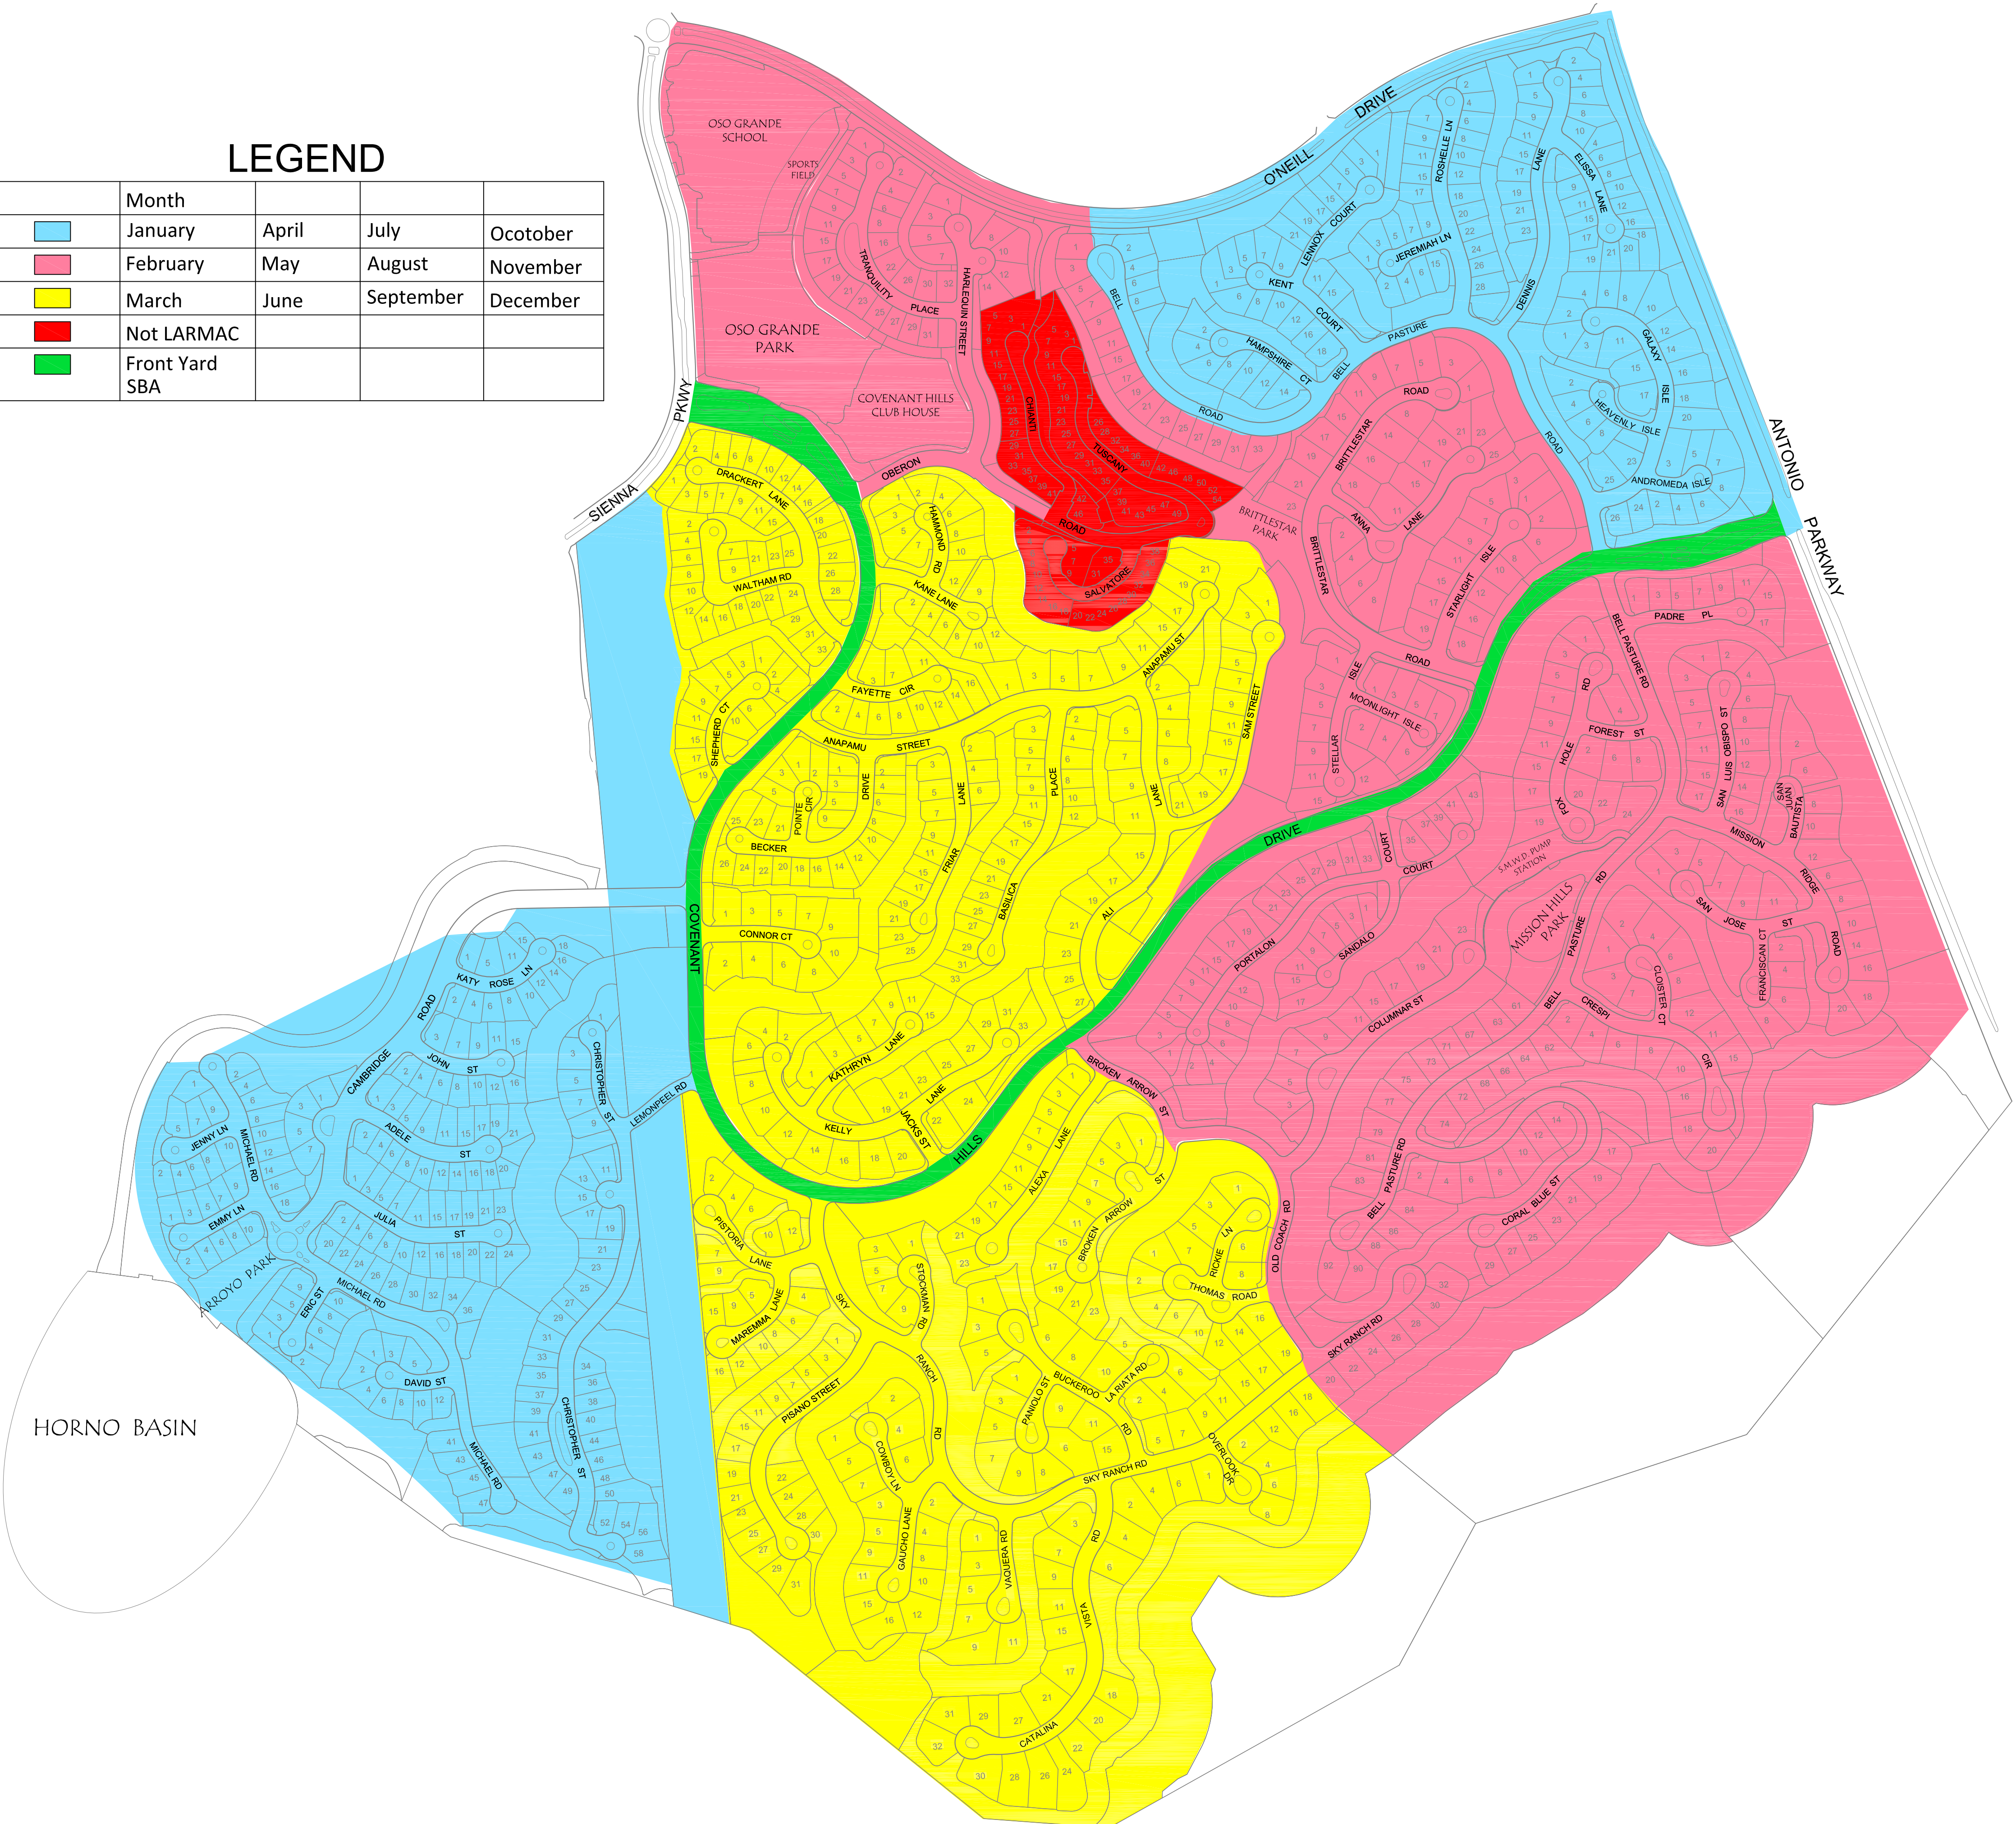

LADERA RANCH
 Oak Knoll Phase I
 Rotation Schedule

Revisions	
Date	Drawn by
08/01/2023	BT

Not to Scale

LEGEND

Month	Month	Month	Month
January	April	July	October
February	May	August	November
March	June	September	December
Not LARMAC			
Front Yard SBA			

23091 Arroyo Vista
 Rancho Santa Margarita, CA 92688
 800-339-1106
 CL #383168

LADERA RANCH

Terramor Phase 5 Rotation Schedule

Revisions	
Date	Drawn by
08/01/2023	BT

Not to Scale

LEGEND

Month	January	April	July	October
February	May	August	November	
March	June	September	December	
Not LARMAC				
Front Yard SBA				

HORNO BASIN

23091 Arroyo Vista
 Rancho Santa Margarita, CA 92688
 800-339-1106
 CL #383168

LADERA RANCH
 Covenant Hills Phases
 6 & 7
 Rotation Schedule Map

Revisions	
Date	Drawn by
08/01/2023	BT

Not to Scale

LEGEND

- WEEK 1
- WEEK 2
- WEEK 3
- WEEK 4

Crew	Monday	Tuesday	Wednesday	Thursday	Friday
A	Trails	Savannah	Pottersbend	Arborage- Ethreal	Arborage- Narrow Canyon
	Wescott			Claiborne- Bedstraw loop	Claiborne- Bower
B	Gables	Astorias	Surrey Farm	Tarleton- Narrow Canyon	Tarleton- Ethreal
			Front Street	Walden Park- Narrow Canyon	Walden- Naswatic