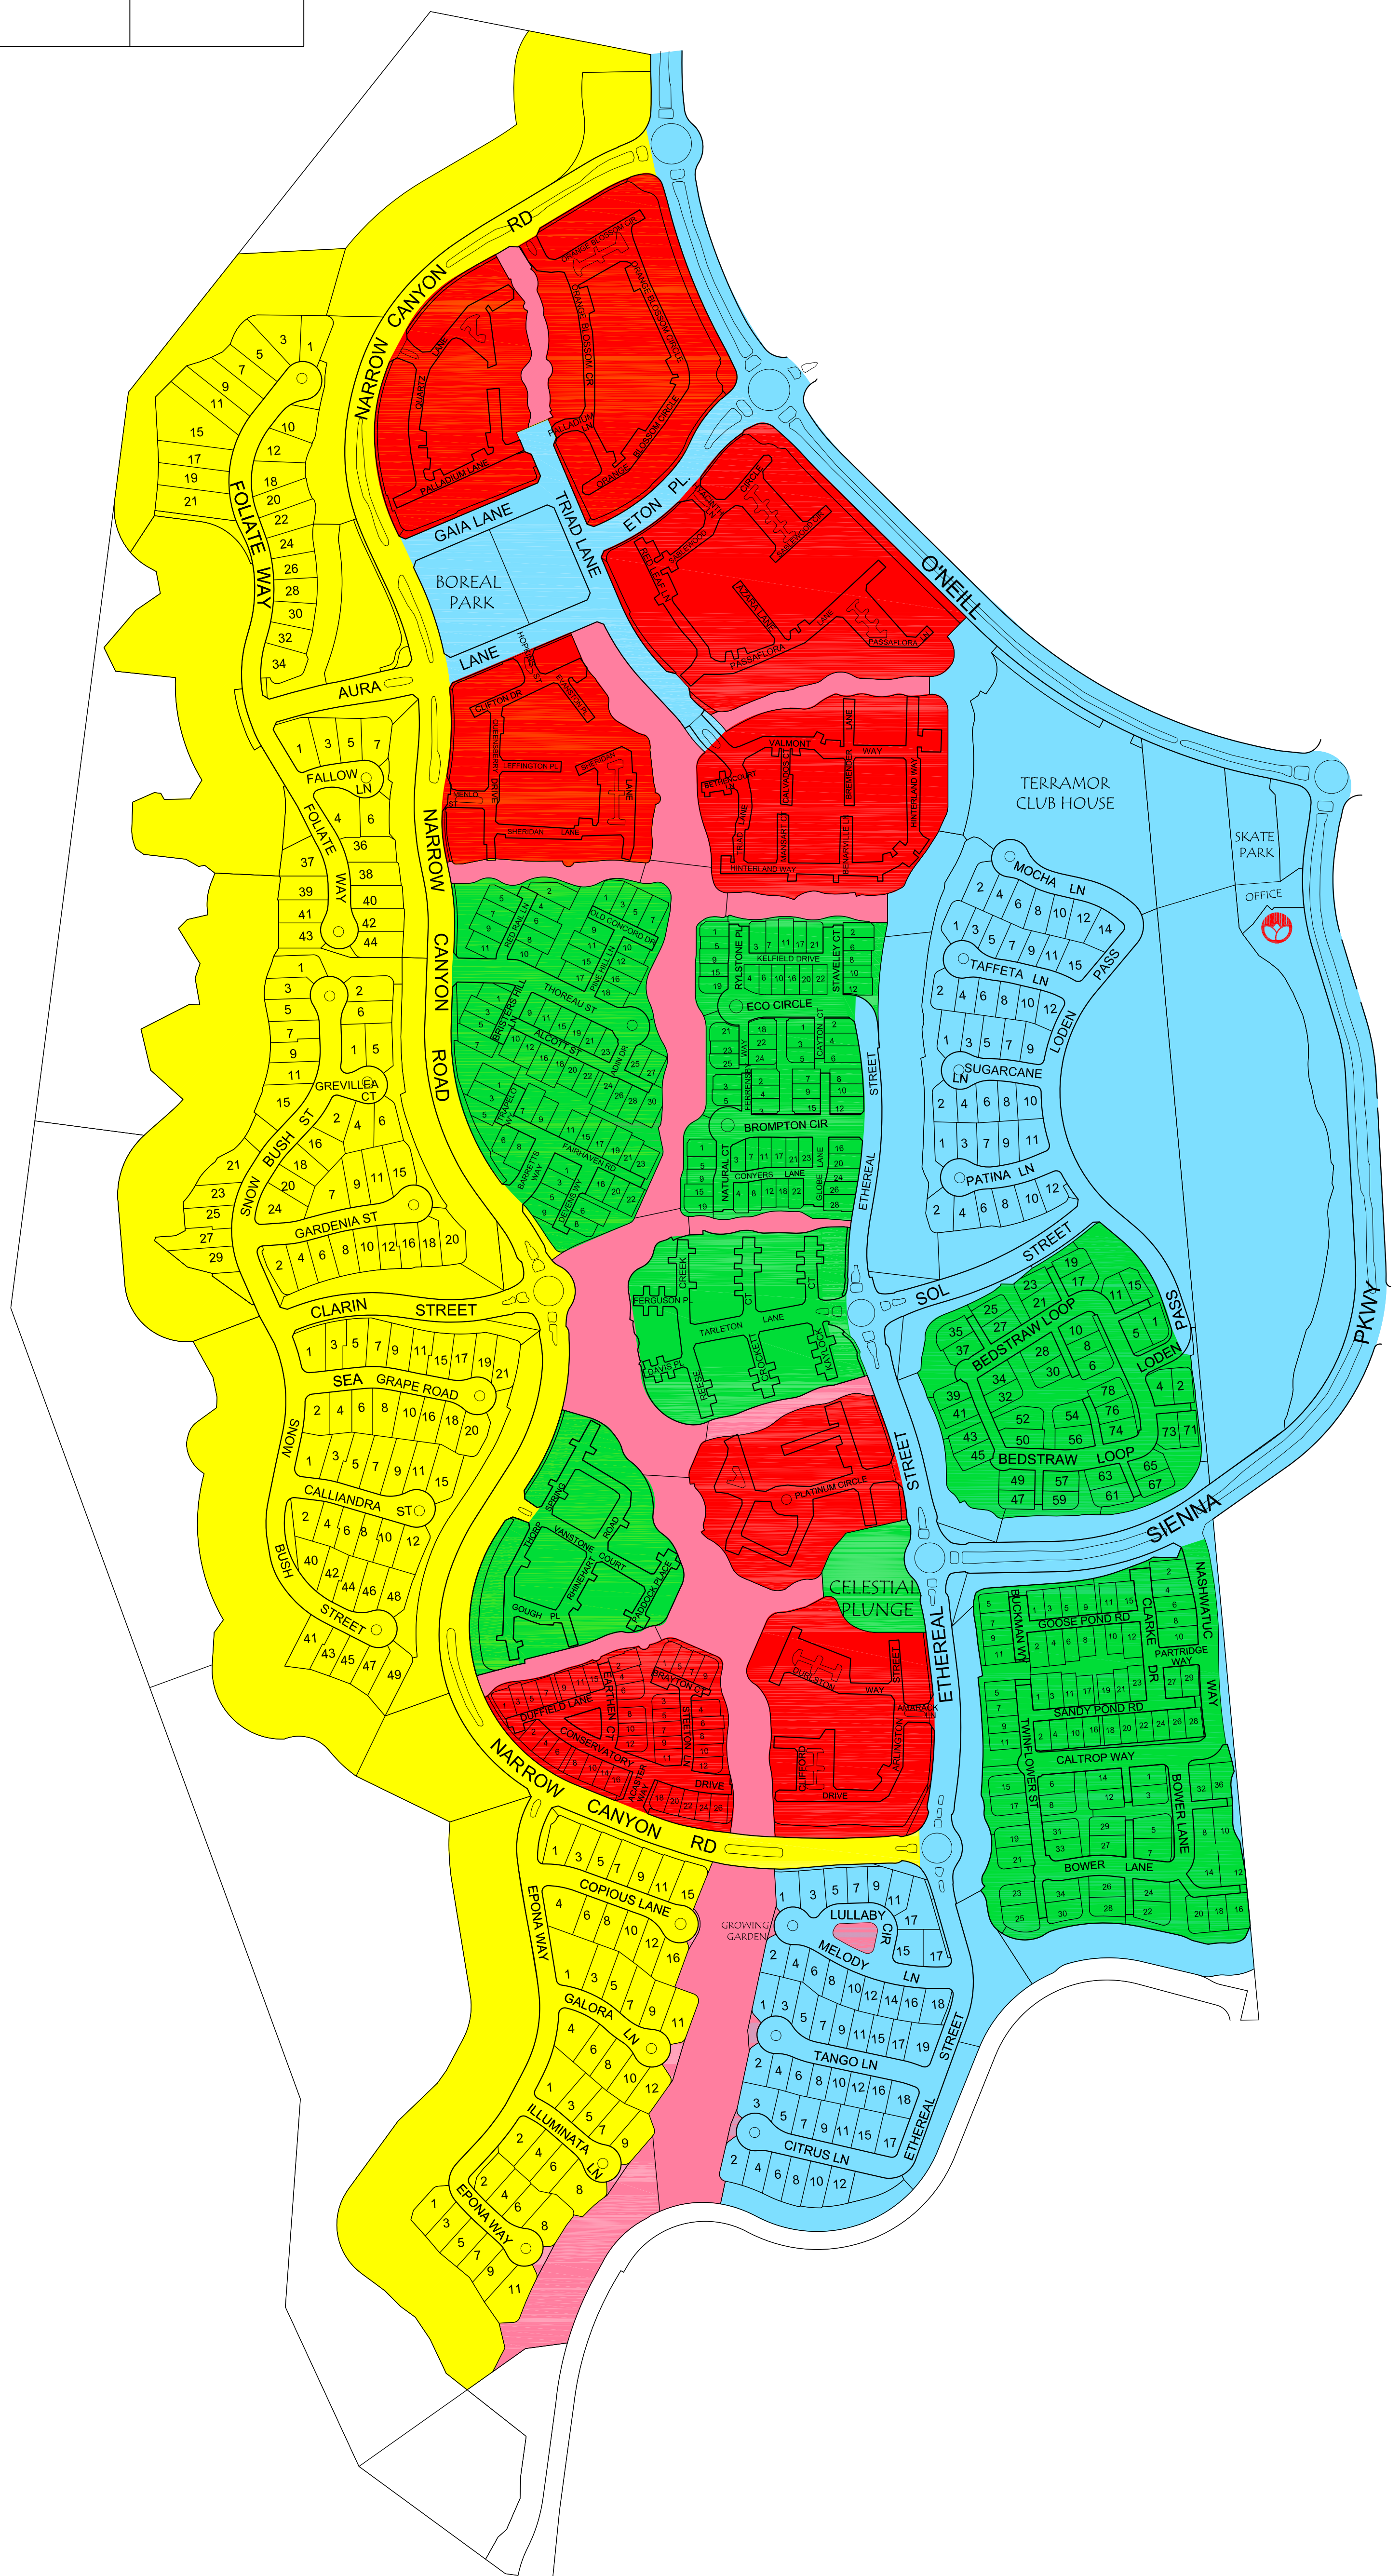

LADERA RANCH
 Oak Knoll Phase I
 Rotation Schedule

Revisions	
Date	Drawn by
08/01/2023	BT

Not to Scale

LEGEND

Month	Month	Month	Month
January	April	July	October
February	May	August	November
March	June	September	December
Not LARMAC			
Front Yard SBA			

LADERA RANCH
 Avendale Phase 3
 Rotation Schedule

Revisions	
Date	Drawn by
08/01/2023	BT

Not to Scale

LEGEND

Month				
January	April	July	October	
February	May	August	November	
March	June	September	December	
Not LARMAC				
Front Yard SBA				

23091 Arroyo Vista
 Rancho Santa Margarita, CA 92688
 800-339-1106
 CL #383168

LADERA RANCH
 Wycliffe & Echo Ridge
 Phase 4
 Rotation Schedule

Revisions	
Date	Drawn by
08/01/2023	BT

Not to Scale

LEGEND

	Month			
	January	April	July	October
	February	May	August	November
	March	June	September	December
	Not LARMAC			
	Front Yard SBA			

23091 Arroyo Vista
 Rancho Santa Margarita, CA 92688
 800-339-1106
 CL #383168

LADERA RANCH

Terramor Phase 5 Rotation Schedule

Revisions	
Date	Drawn by
08/01/2023	BT

Not to Scale

LEGEND

Month	January	April	July	October
February	May	August	November	
March	June	September	December	
Not LARMAC				
Front Yard SBA				