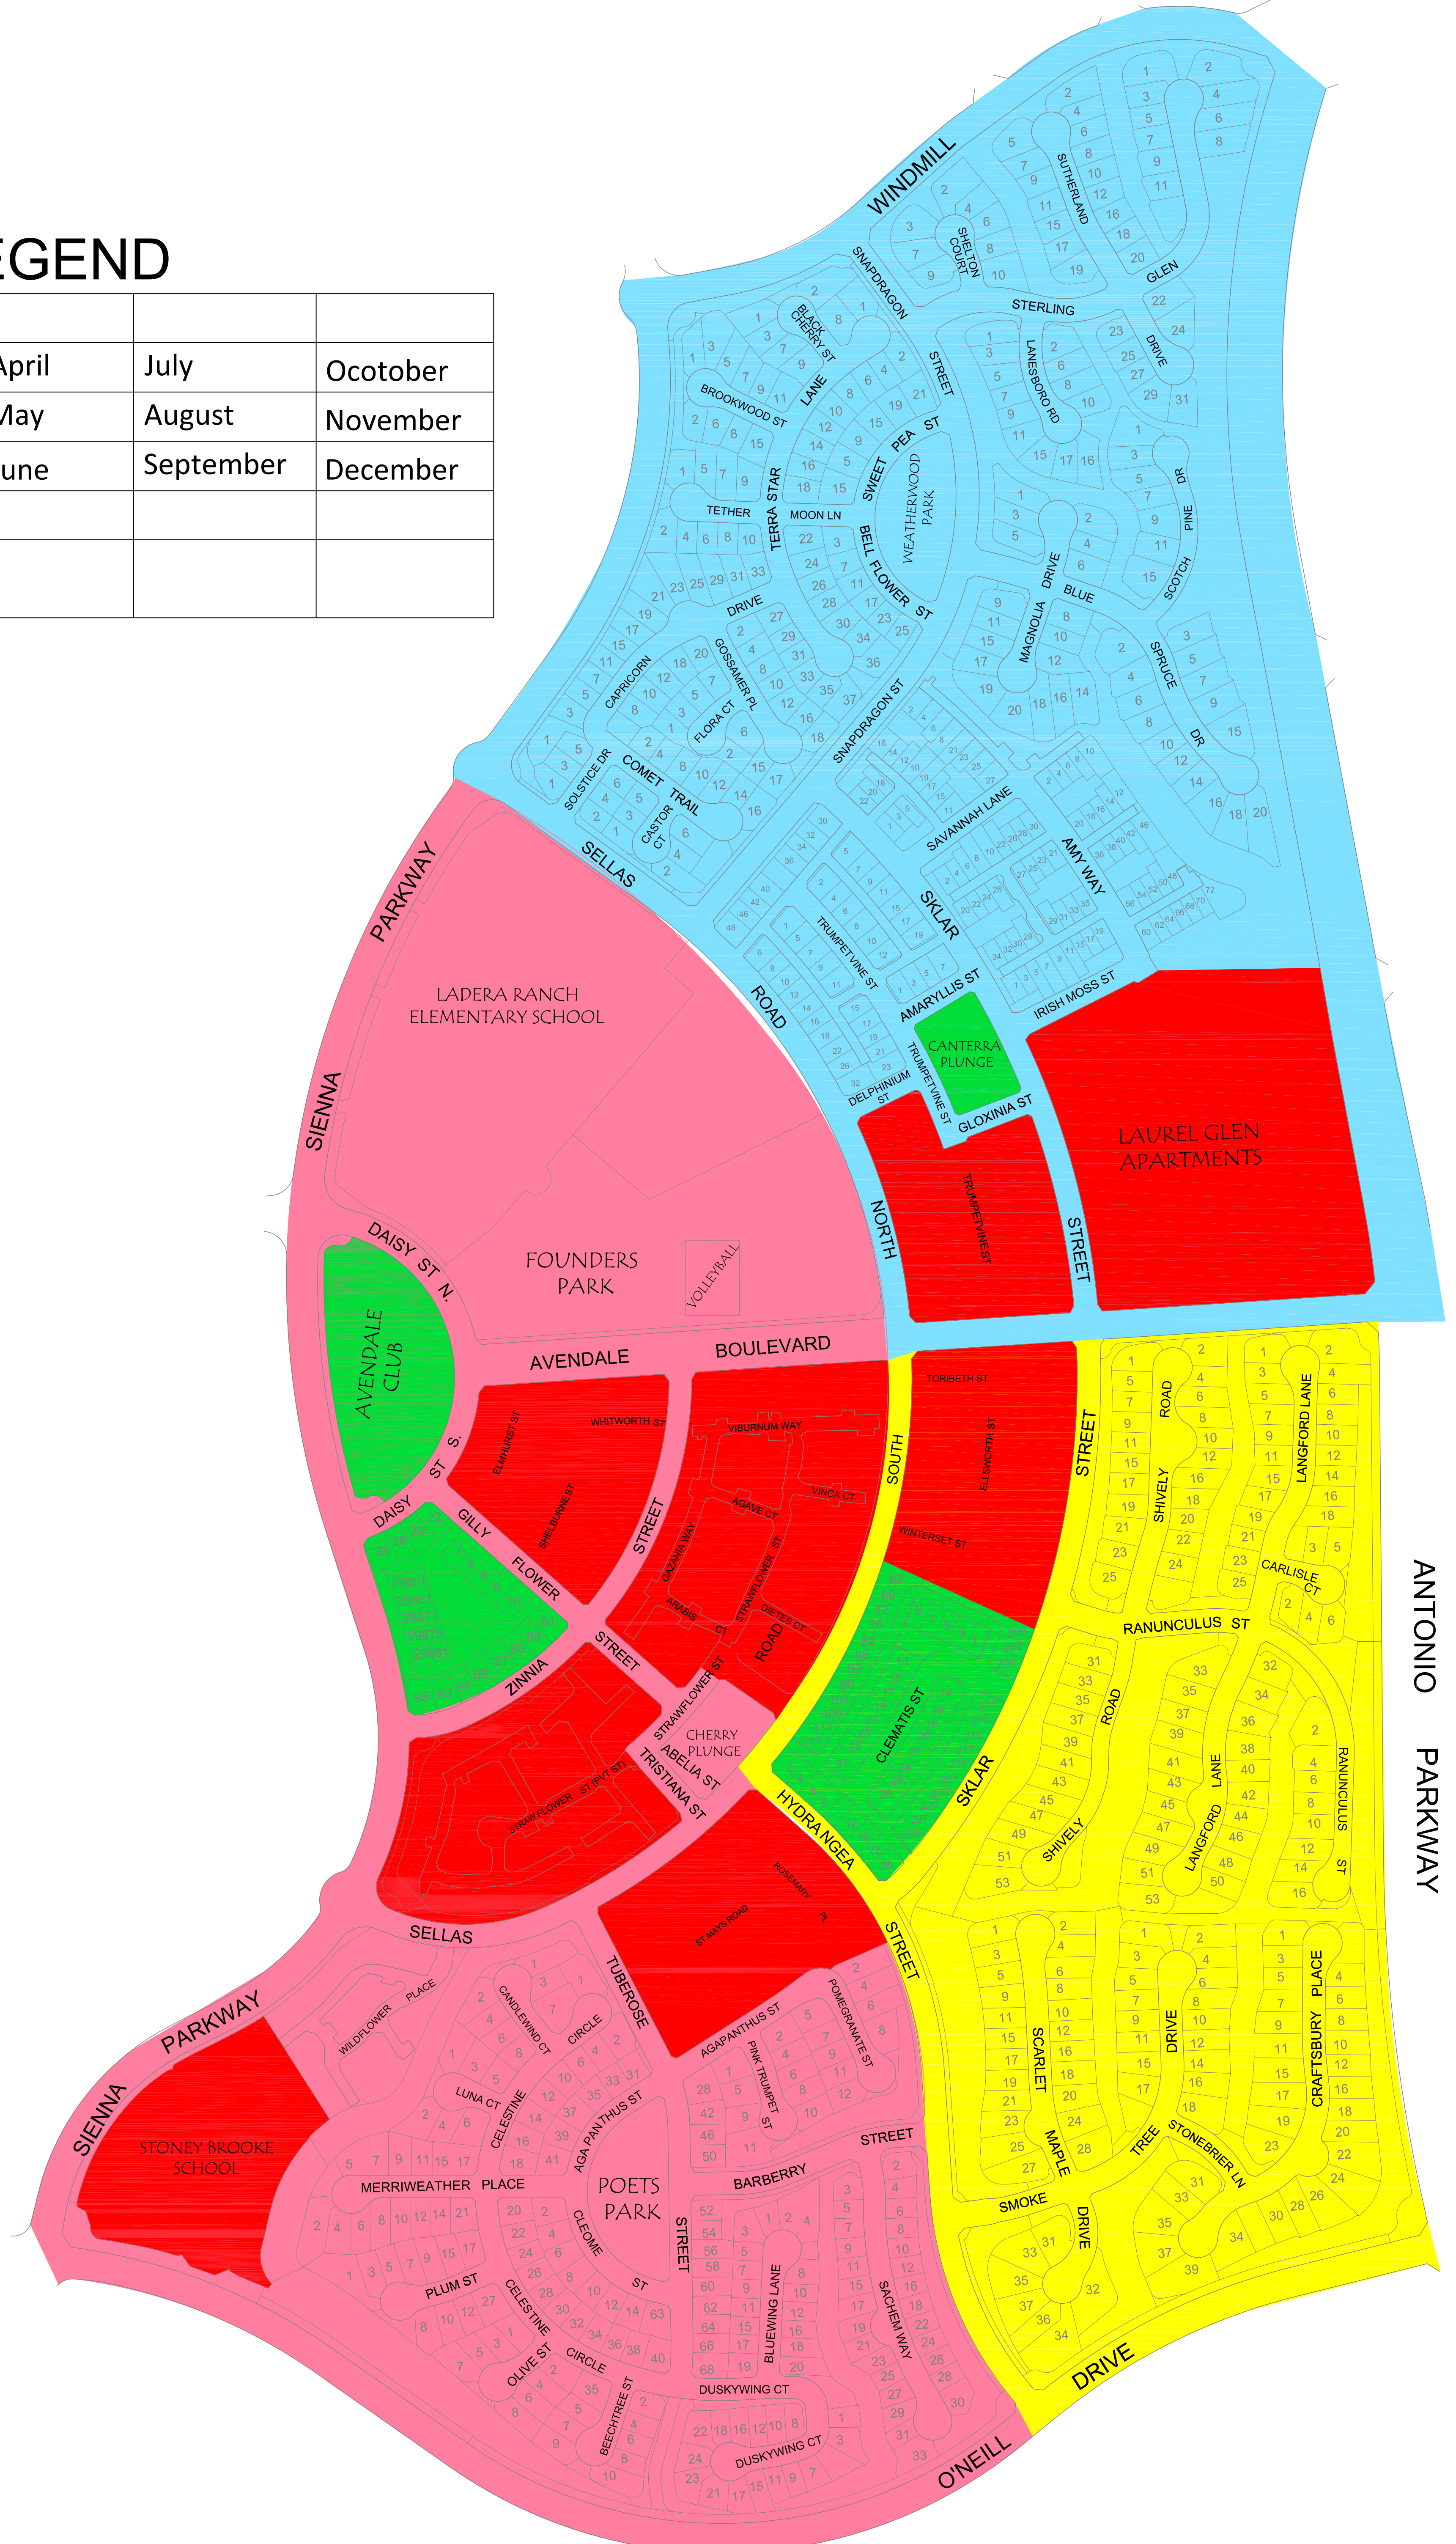

LEGEND

	Month			
	January	April	July	October
	February	May	August	November
	March	June	September	December
	Not LARMAC			
	Front Yard SBA			

23091 Arroyo Vista
Rancho Santa Margarita, CA 92688
800-339-1106
CL #383168

LADERA RANCH
Avendale Phase 3
Rotation Schedule

Revisions	
Date	Drawn by
08/01/2023	BT

Not to Scale