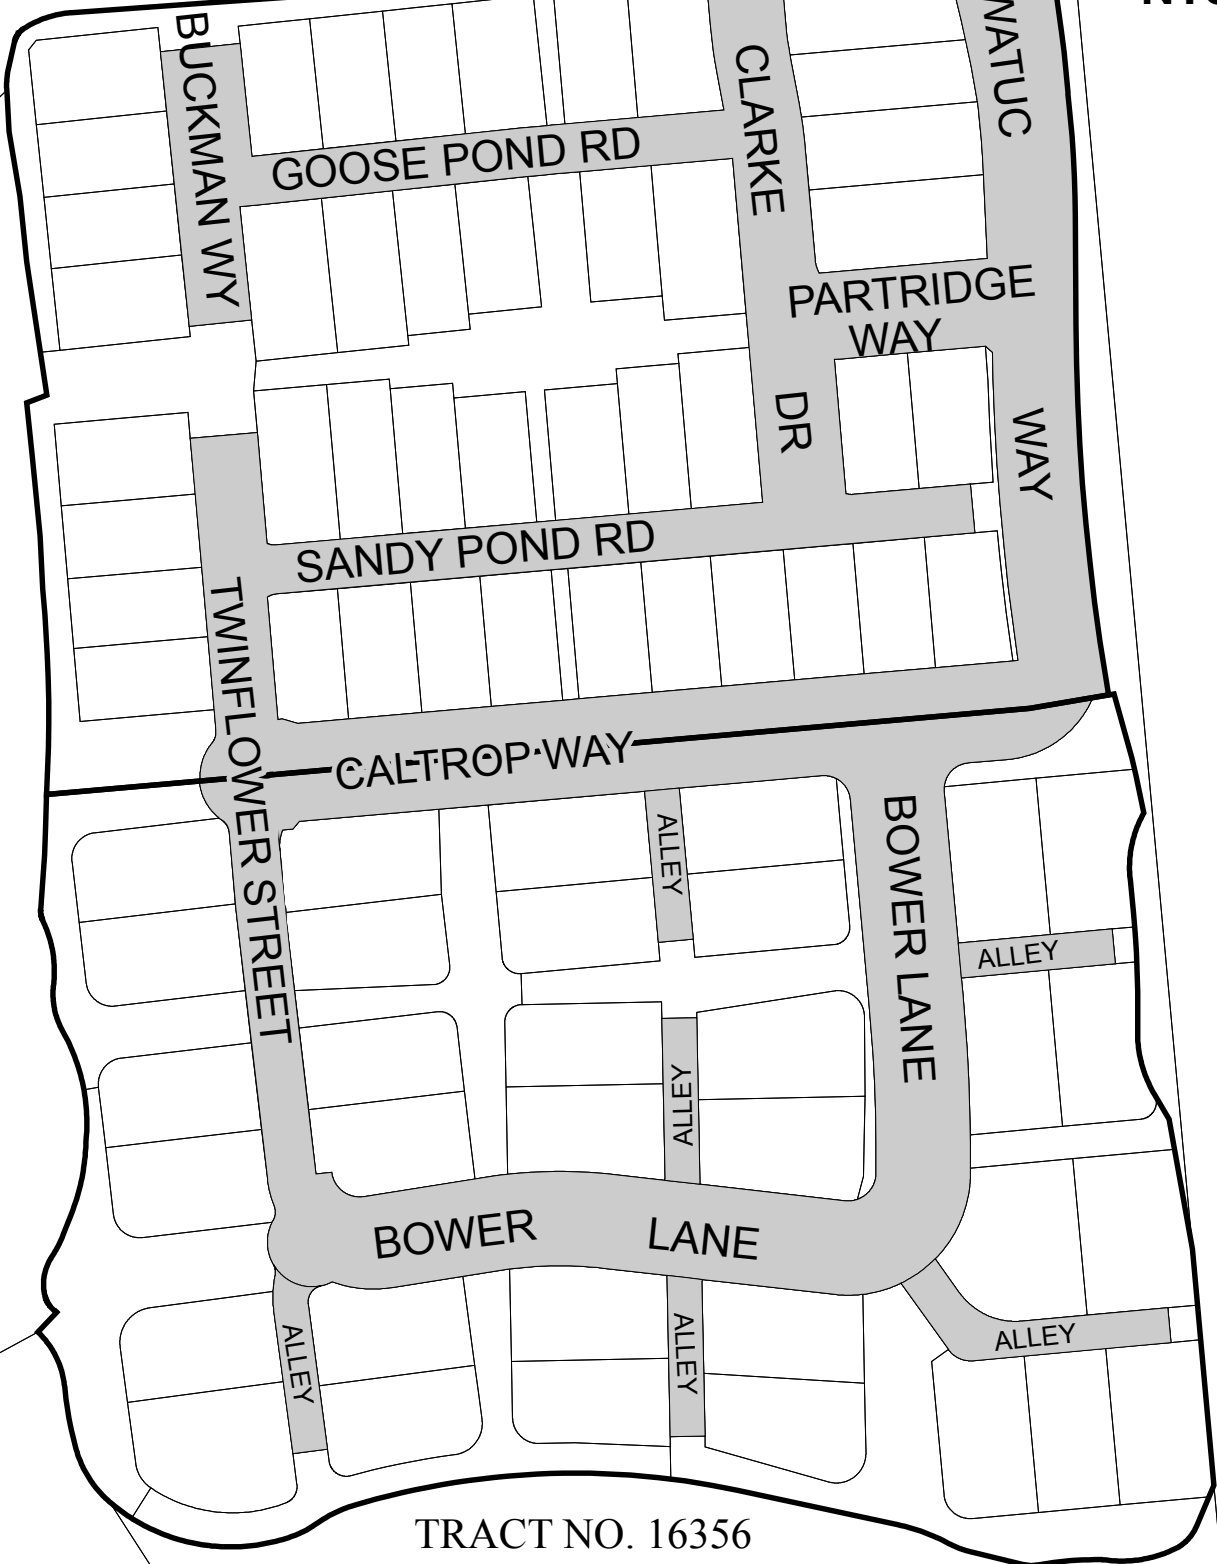

FLOWERDALE

POTTERS BEND

DORRANCE DRIVE

**FRONT YARD
SPECIAL BENEFIT AREAS
PRIVATE STREETS**

**2nd
Monday**

Tract No. 16239
Potters Bend

NTS

NTS

**2nd
Monday**

Tract No. 16350
Claiborne

SIENNA PARKWAY

TRACT NO. 16353

NTS

TRACT NO. 16356

**FRONT YARD
SPECIAL BENEFIT AREAS
PRIVATE STREETS**

**1st
Monday**