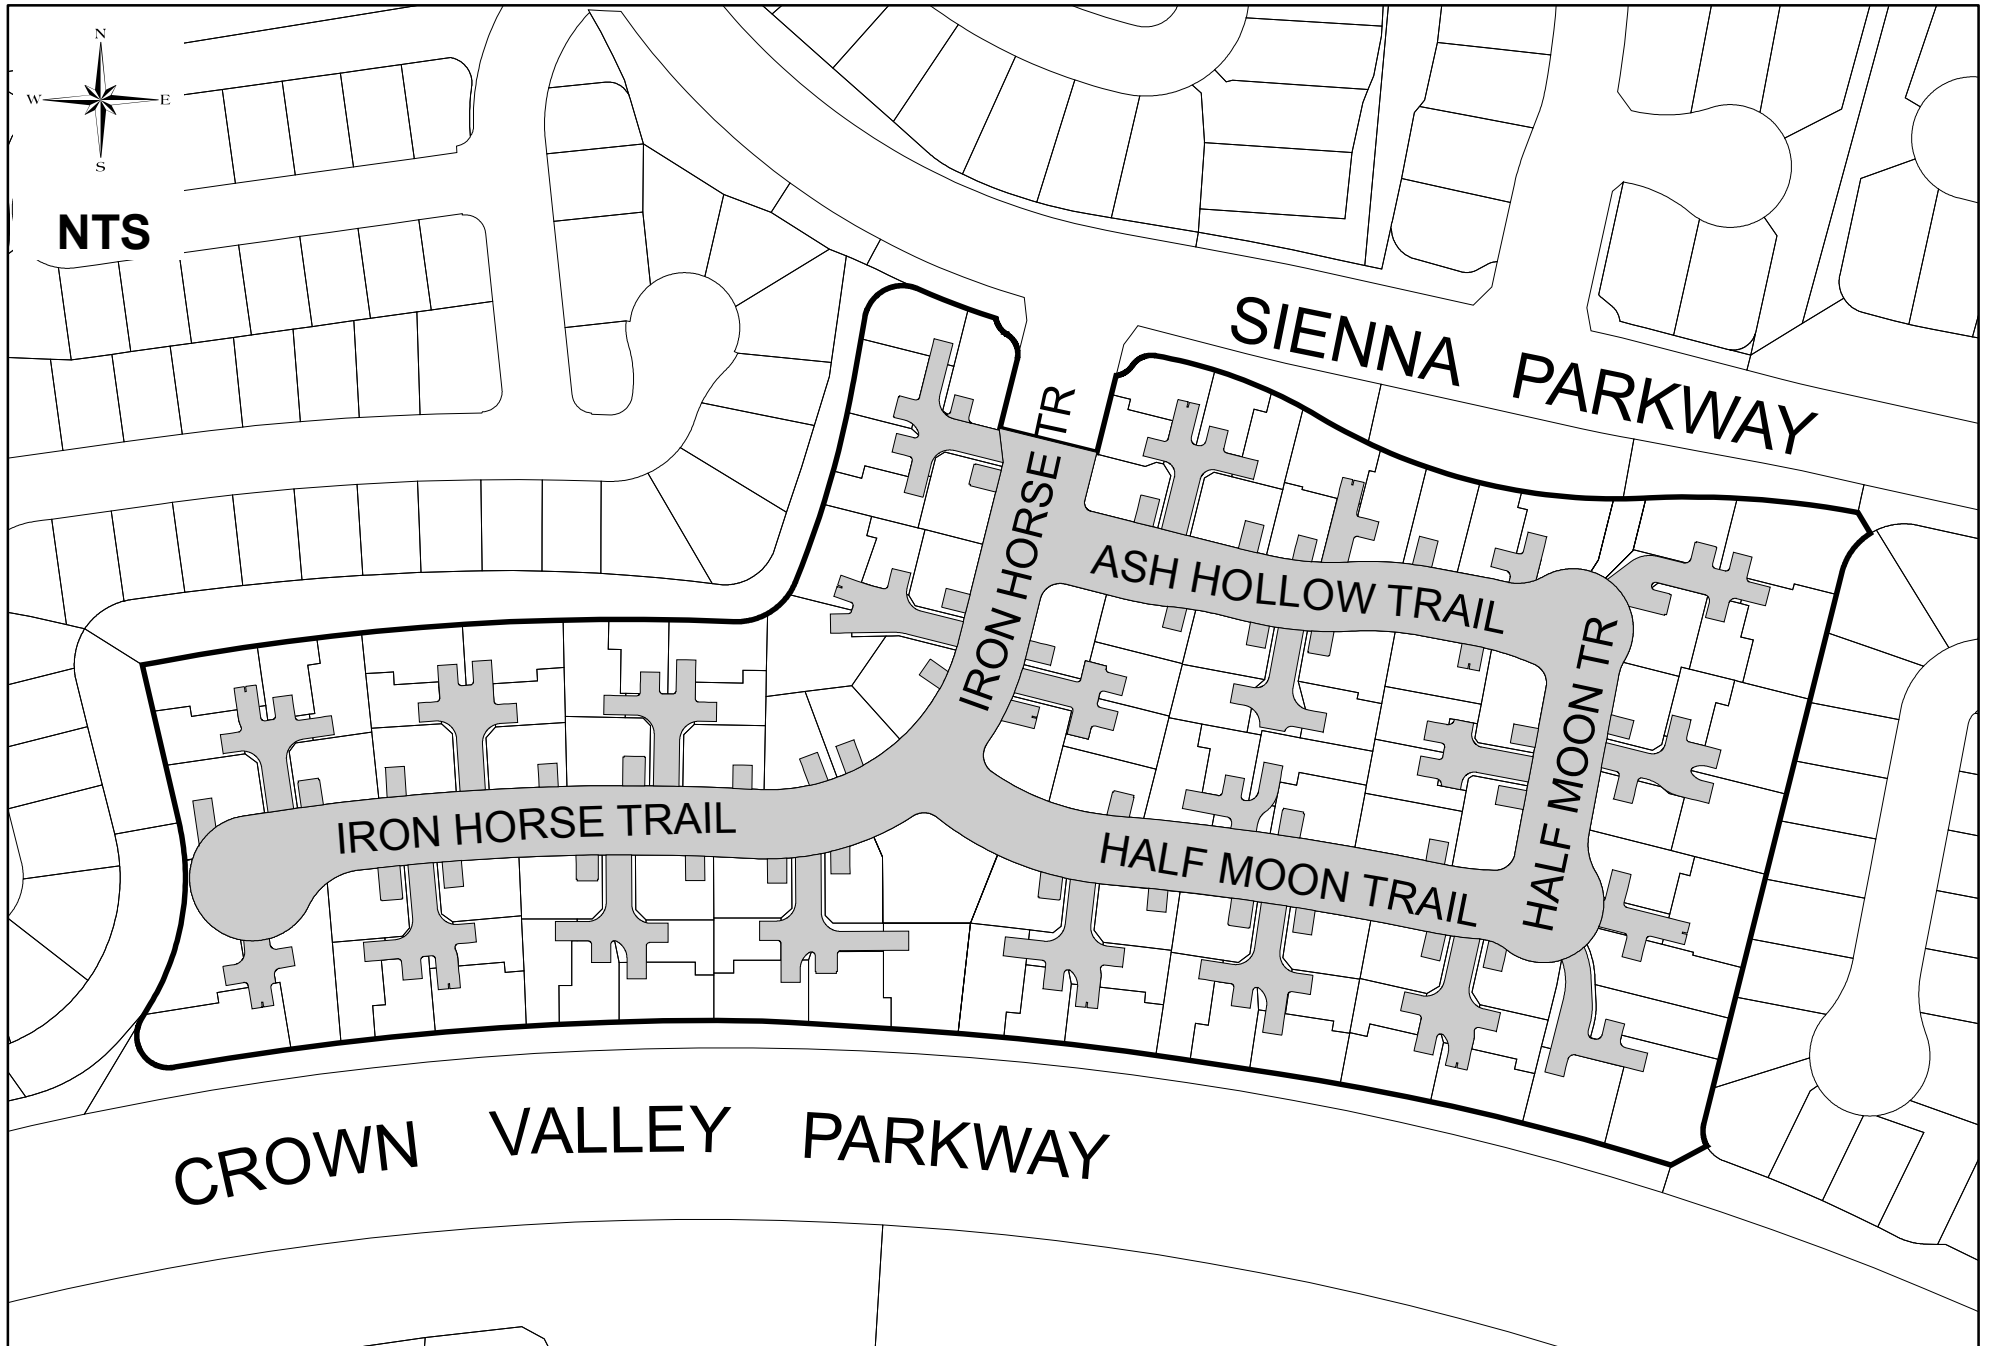

FLOWERDALE

POTTERS BEND

DORRANCE DRIVE

**FRONT YARD
SPECIAL BENEFIT AREAS
PRIVATE STREETS**

**2nd
Monday**

Tract No. 16239
Potters Bend

NTS

NTS

NTS

NTS

**FRONT YARD
SPECIAL BENEFIT AREAS
PRIVATE STREETS**

**1st
Monday**

Tract No. 16270
Front Street

NTS

LADERA RANCH

**FRONT YARD
SPECIAL BENEFIT AREAS
PRIVATE STREETS**

**2nd
Monday**

Tract No. 16350
Claiborne

SIENNA PARKWAY

TRACT NO. 16353

NTS

TRACT NO. 16356

**FRONT YARD
SPECIAL BENEFIT AREAS
PRIVATE STREETS**

**1st
Monday**

VANSTONE

ROAD

RHINEHART

COURT

GOUGH PL

PADDOCK PLACE

**FRONT YARD
SPECIAL BENEFIT AREAS
PRIVATE STREETS**

**1st
Monday**