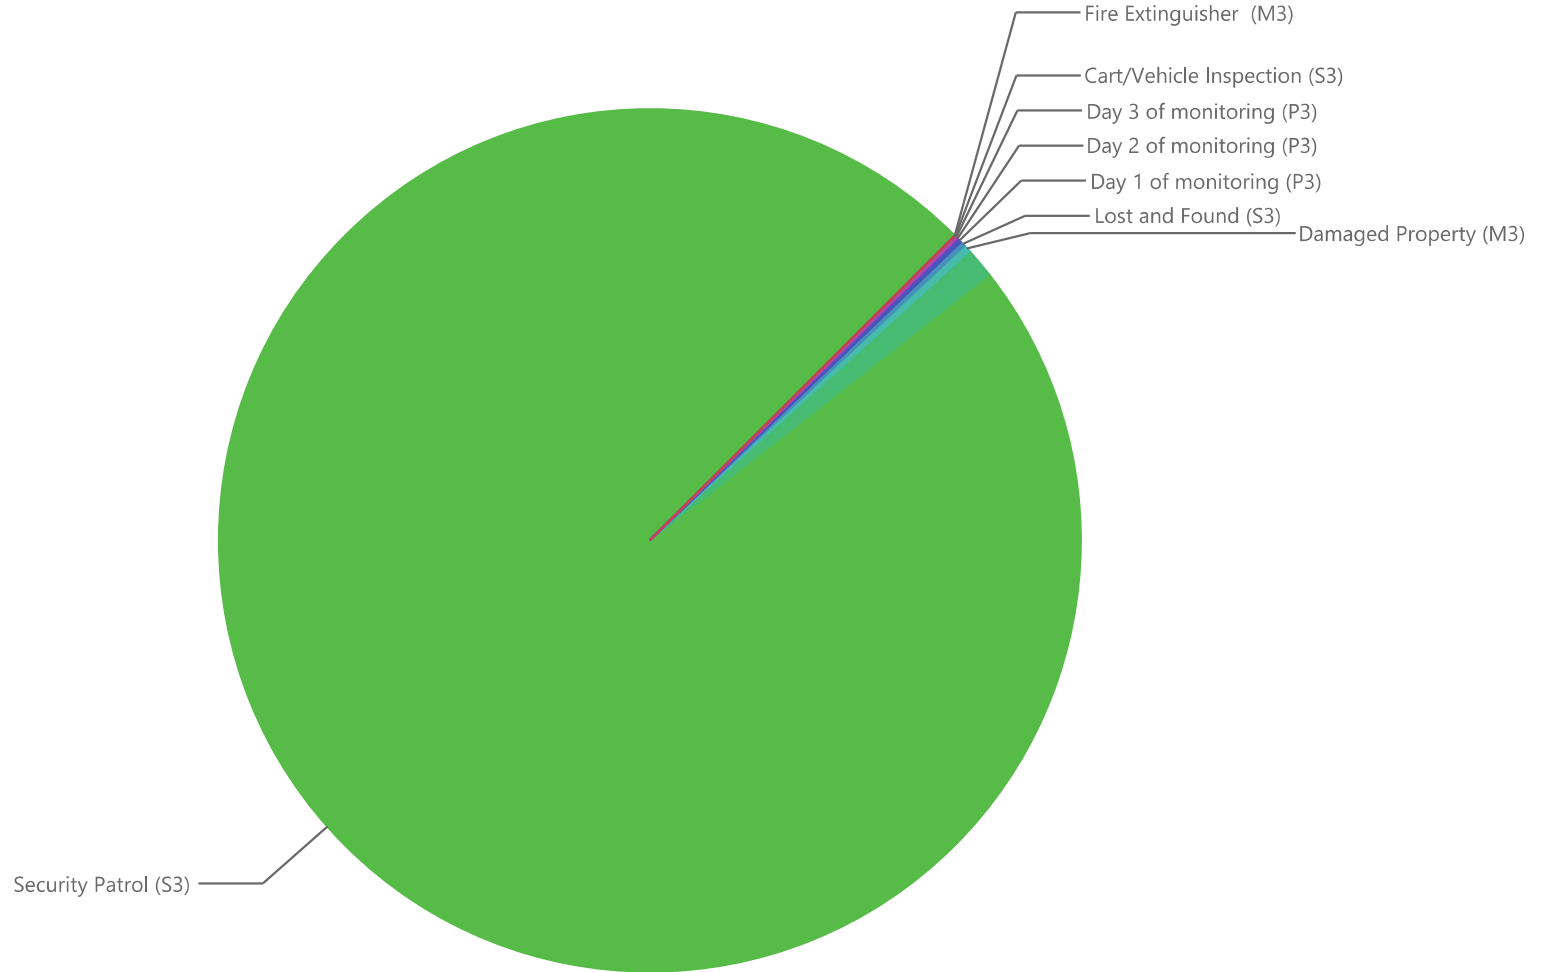

Issue Summary Report

Titanium Security
Ladera Ranch- North

Start: Apr 01, 2024 12:00 AM

End: Jul 01, 2024 12:00 AM

Issues Top 20 Level 3