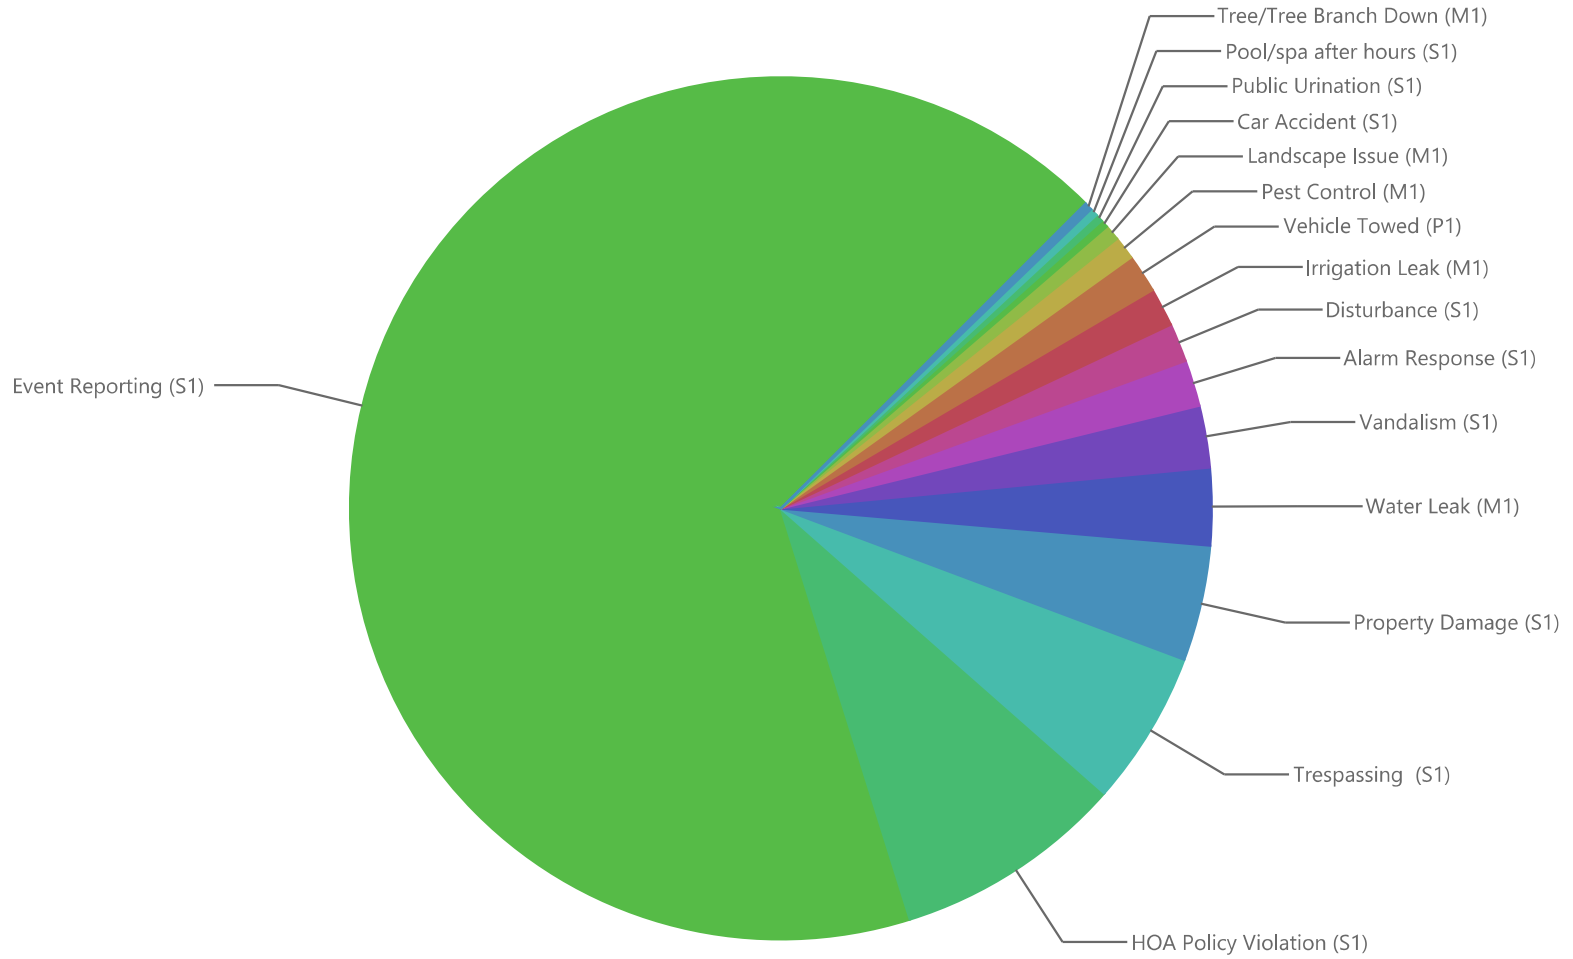

# Issue Summary Report

Start: Apr 01, 2024 12:00 AM  
End: Jul 01, 2024 12:00 AM

Titanium Security  
Ladera Ranch- North

## Issues Top 20 Level 1