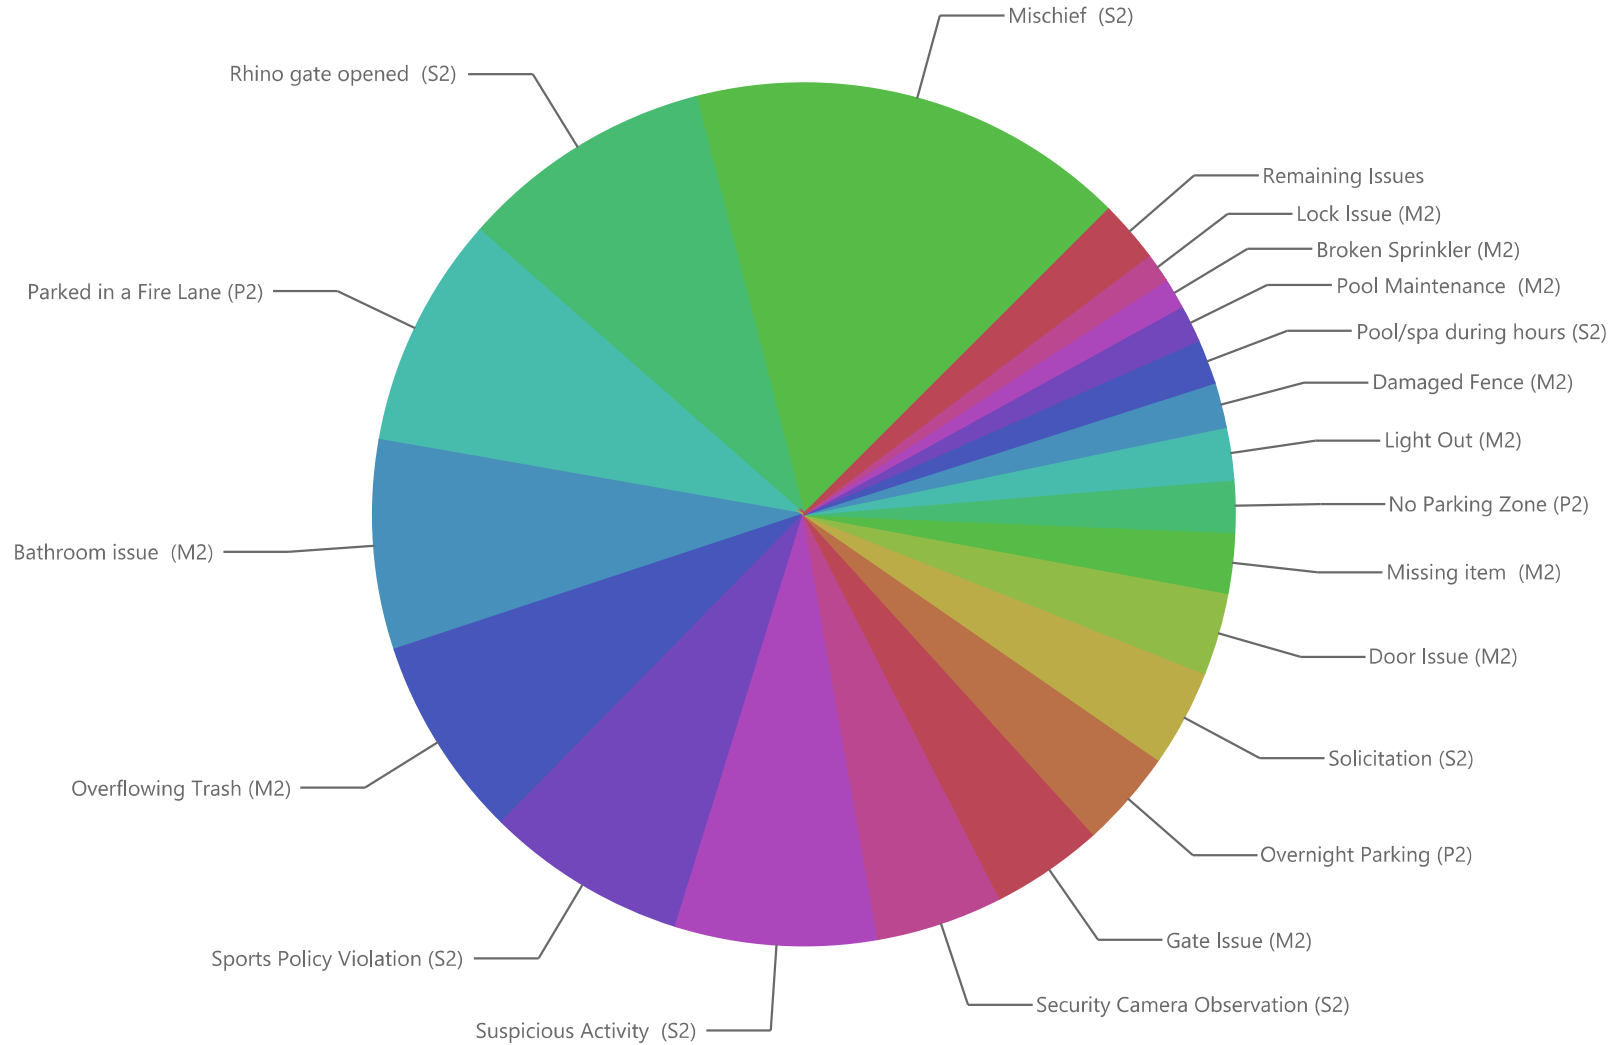

## Issues Top 20 Level 1

Start: Apr 01, 2024 12:00 AM

End: Jul 01, 2024 12:00 AM

# Issue Summary Report

Titanium Security  
Ladera Ranch- South

Start: Apr 01, 2024 12:00 AM

End: Jul 01, 2024 12:00 AM

## Issues Top 20 Level 2